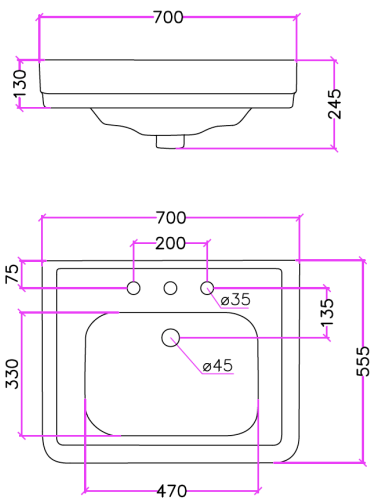

SOHO MEDIUM BASIN ON A FRAME

The Soho basin is a reproduction of a classic 1930's basin. This basin is seen here on a nickel cube jointed frame and is available with 0, 1, 2 or 3 tap holes.

Product Notes

Dimensions shown in mm.

Please note that ceramic has a dimensional tolerance of + / - 3%.

THE
WATER/
MONOPOLY

10/14 Lonsdale Road, London, NW6 6RD
+44 (0)20 7624 2636 thewatermonopoly.com

version 10.05.21