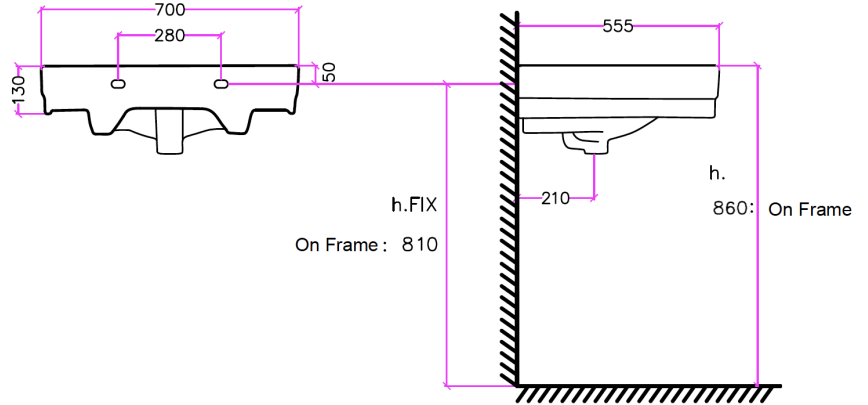

SOHO MEDIUM BASIN ON A FRAME

The Soho basin is a reproduction of a classic 1930's basin. This basin is seen here on a nickel cube jointed frame and is available with 0, 1, 2 or 3 tap holes.

Product Notes

Dimensions shown in mm.

Please note that ceramic has a dimensional tolerance of + / - 3%.

THE
WATER/
MONOPOLY

10/14 Lonsdale Road, London, NW6 6RD
+44 (0)20 7624 2636 thewatermonopoly.com

version 10.05.21