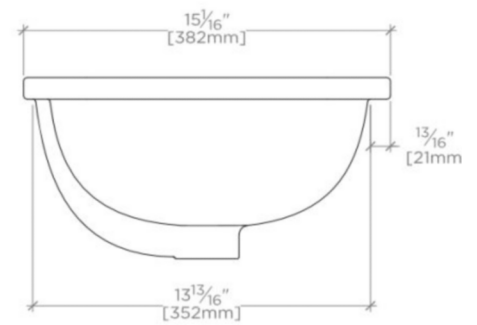

### TECHNICAL DETAILS

ADA Compliance: Yes  
Bowl Shape: Oval  
Depth / Width: 15 1/16"  
Height: 7 11/16"  
Installation Type: Undermount  
Length: 17 13/16"  
Number of Holes: Two Hole  
Overflow Opening: Yes  
Primary Material: Vitreous China  
Suggested Application: Bath

### PRODUCT (NOTES)

Dimensions of sinks are nominal and are subject to slight variations.

## SAXBY

SALV24

Saxby Drop In or Undermount Oval Single Glazed Vitreous China Lavatory Sink 17 13/16" x 15 1/16" x 7 11/16"

TOP VIEW

SCALE:  $\frac{1}{2}"=1'-0"$

FRONT VIEW

SCALE:  $\frac{1}{2}"=1'-0"$

SIDE VIEW

SCALE:  $\frac{1}{2}"=1'-0"$