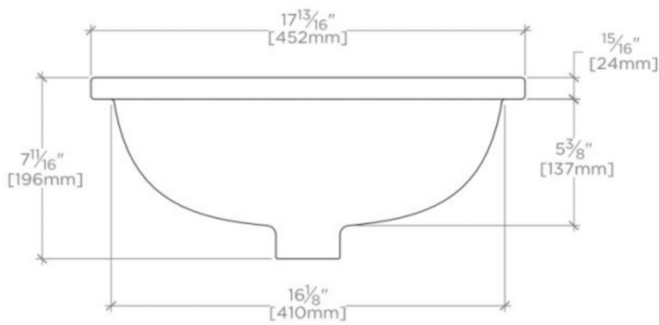

### PRODUCT (NOTES)

Dimensions of sinks are nominal and are subject to slight variations.

## SAXBY

SALV24

Saxby Drop In or Undermount Oval Single Glazed Vitreous China Lavatory Sink 17 13/16" x 15 1/16" x 7 11/16"

TOP VIEW

SCALE:  $\frac{1}{2}"=1'-0"$

FRONT VIEW

SCALE:  $\frac{1}{2}"=1'-0"$

SIDE VIEW

SCALE:  $\frac{1}{2}"=1'-0"$