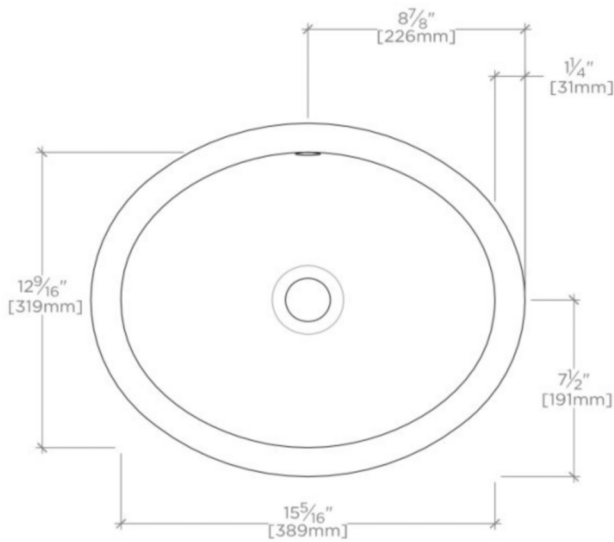

### TECHNICAL DETAILS

ADA Compliance: Yes  
Bowl Shape: Oval  
Depth / Width: 15 1/16"  
Height: 7 11/16"  
Installation Type: Undermount  
Length: 17 13/16"  
Number of Holes: Two Hole  
Overflow Opening: Yes  
Primary Material: Vitreous China  
Suggested Application: Bath

### PRODUCT (NOTES)

Dimensions of sinks are nominal and are subject to slight variations.

## SAXBY

SALV24

Saxby Drop In or Undermount Oval Single Glazed Vitreous China Lavatory Sink 17 13/16" x 15 1/16" x 7 11/16"

TOP VIEW

SCALE:  $\frac{1}{2}"=1'-0"$

FRONT VIEW

SCALE:  $\frac{1}{2}"=1'-0"$

SIDE VIEW

SCALE:  $\frac{1}{2}"=1'-0"$