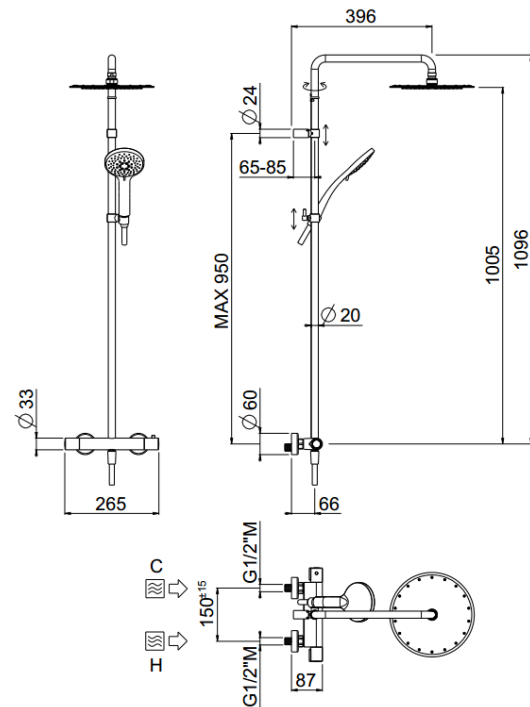

Rigoletto

Rigoletto Stick shower head
00-1804-N-CR

TECHNICAL INFORMATION

Bridge shower column including exposed thermostatic mixer with diverter, turning bar with adjustable mounting. Round shower head, Ø200, non-liming, inspectable and serviceable in ABS. 3 jets non-liming shower in ABS. Smooth double anti-torsion PVC flexible hose, cm 150. CHROME

Flow rate:
x rubinetto

PICTURE

SPARE PARTS

ORIC031
T°

ORIC032
2 vie / ways

FEATURES

rain jet

central jet

side jet

double anti-torsion

adjustable column

inspectable round

TECHNICAL DRAWING

FINISHINGS