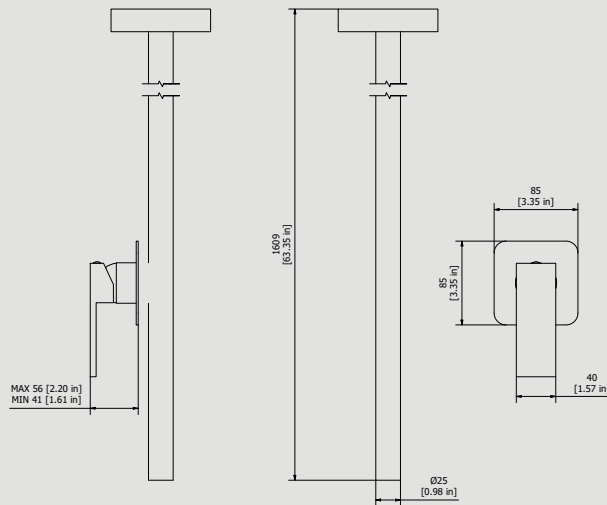

WE ARE IB

Collection

Rubacuori

Article

RU210

Description

Ceiling spout with wall mounted mixer.

Built-in body to be purchased separately INC300.

Box Dimensions

150x190x98 mm

Weight

4.5 kg

Finishes

- **CC**
CHROME
- **CF**
BLACK CHROME
- **OO**
GOLD
- **BB**
ANTIQUE BRONZE
- **SS**
BRUSHED NICKEL
- **CS**
BRUSHED BLACK CHROME
- **BO**
MATT WHITE
- **NP**
MATT BLACK
- **IS**
BRUSHED PALE GOLD
- **OS**
BRUSHED GOLD
- **II**
PALE GOLD
- **RR**
ANTIQUE COPPER
- **RS**
ROSE GOLD
- **ON**
NATURAL BRASS
- **SR**
BRUSHED ROSE GOLD
- **PL**
PLATINUM

Dimensions

Cartridge

Ø35 ceramic cartridge

Threaded fitting

Aerator

Flow Rate (+/-10%)

1 BAR	2 BAR	3 BAR
4.3 l/min	5.2 l/min	7 l/min

Production

Mainbody is a machined from a solid pieces

Material

BRASS
According to CuZn39Pb3 (CW614N)
Max lead content: 2.5%

WE ARE IB

Parts list			
ELEM.	CODE	DESCRIPTION	QTÀ
1	AQ0014251	Ceiling wash basin mixer square	1
2	CPIN206CC-19	Mixer 47x47 x recessed	1
2.1	AQ0015684	Gasket Ø31 H3.5 Ø7 Ø7.5	1
2.2	AQ0015357	Grubscrew M3x10 flat point	1
2.3	AS0013040	Insert 47x47 H11 M37x1.5	1
2.4	AQ0004095	Ceramic cartridge Ø35 9x9 (K35A)	1
2.5	AC0010445	Ring for recessed shower mixer	1
2.6	AQ0001040	Cartridge ring nut M37x1.5 H9	1
3	AQ0003630	Cartridge ring nut cover M37x1.5	1
4	AQ0013277	Zamack square handle 40x40x23.5x115	1
5	AQ0001081	Grubscrew M4x6 flat point	1
6	AQ0006650	Plug cover Ø7	1
7	AQ0015829	Rubber packing double-sided tape 75x75x8x1	1
8	AC0013100	Plate 85X85 x2 300	1