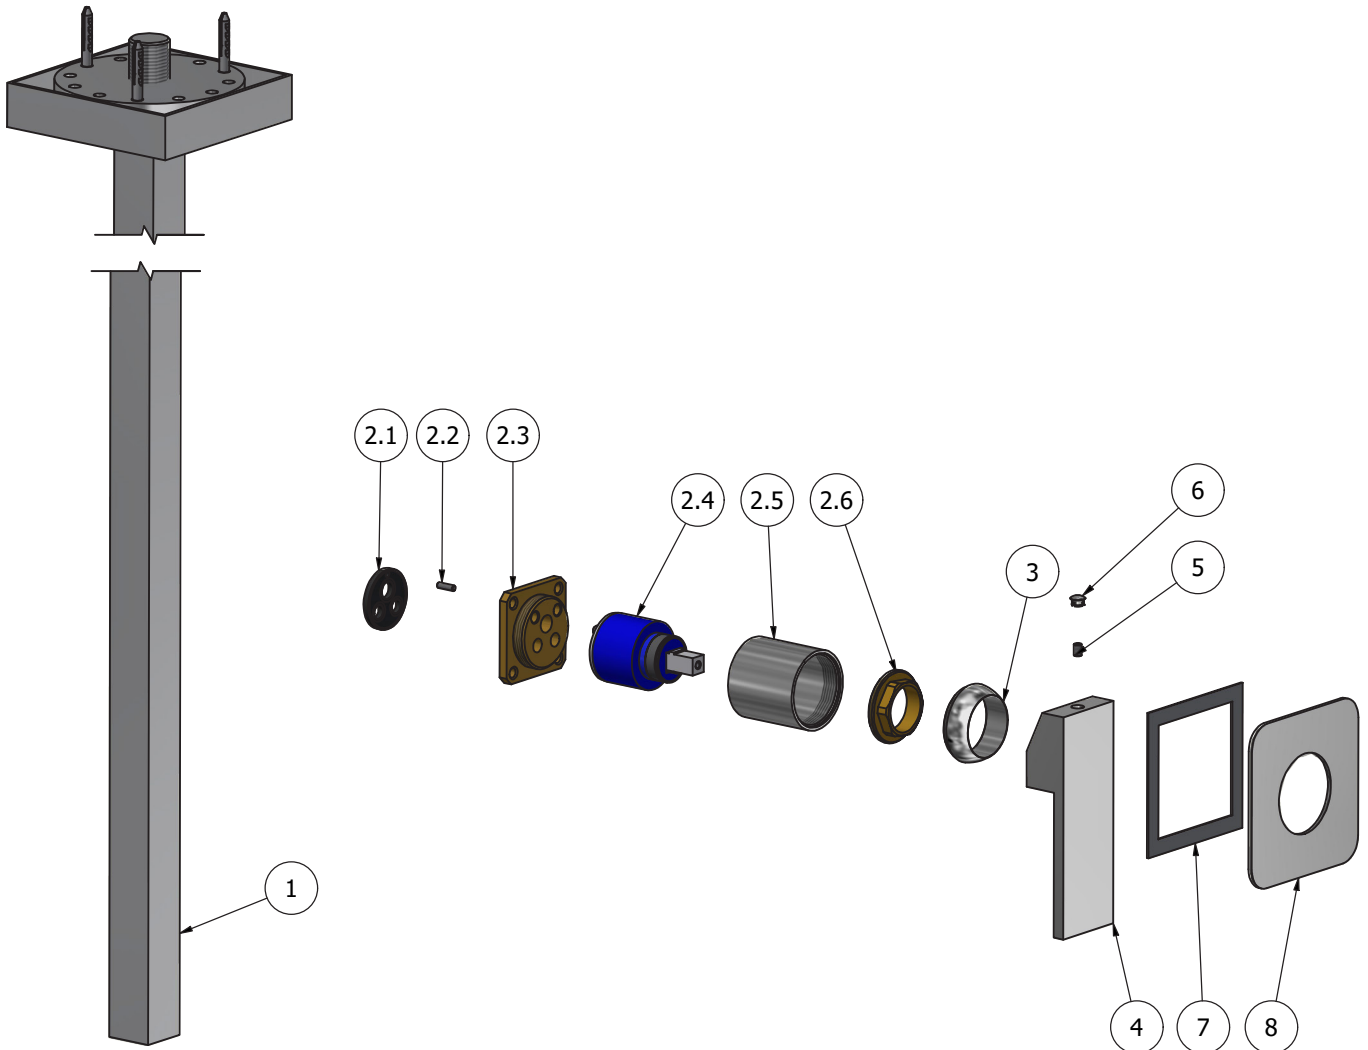

Dimensions

Cartridge

Ø35 ceramic cartridge

Threaded fitting

Aerator

Flow Rate (+/-10%)

1 BAR	2 BAR	3 BAR
4.3 l/min	5.2 l/min	7 l/min

Production

Mainbody is a machined from a solid pieces

Material

BRASS
According to CuZn39Pb3 (CW614N)
Max lead content: 2.5%

WE ARE IB

Parts list			
ELEM.	CODE	DESCRIPTION	QTÀ
1	AQ0014251	Ceiling wash basin mixer square	1
2	CPIN206CC-19	Mixer 47x47 x recessed	1
2.1	AQ0015684	Gasket Ø31 H3.5 Ø7 Ø7.5	1
2.2	AQ0015357	Grubscrew M3x10 flat point	1
2.3	AS0013040	Insert 47x47 H11 M37x1.5	1
2.4	AQ0004095	Ceramic cartridge Ø35 9x9 (K35A)	1
2.5	AC0010445	Ring for recessed shower mixer	1
2.6	AQ0001040	Cartridge ring nut M37x1.5 H9	1
3	AQ0003630	Cartridge ring nut cover M37x1.5	1
4	AQ0013277	Zamack square handle 40x40x23.5x115	1
5	AQ0001081	Grubscrew M4x6 flat point	1
6	AQ0006650	Plug cover Ø7	1
7	AQ0015829	Rubber packing double-sided tape 75x75x8x1	1
8	AC0013100	Plate 85X85 x2 300	1