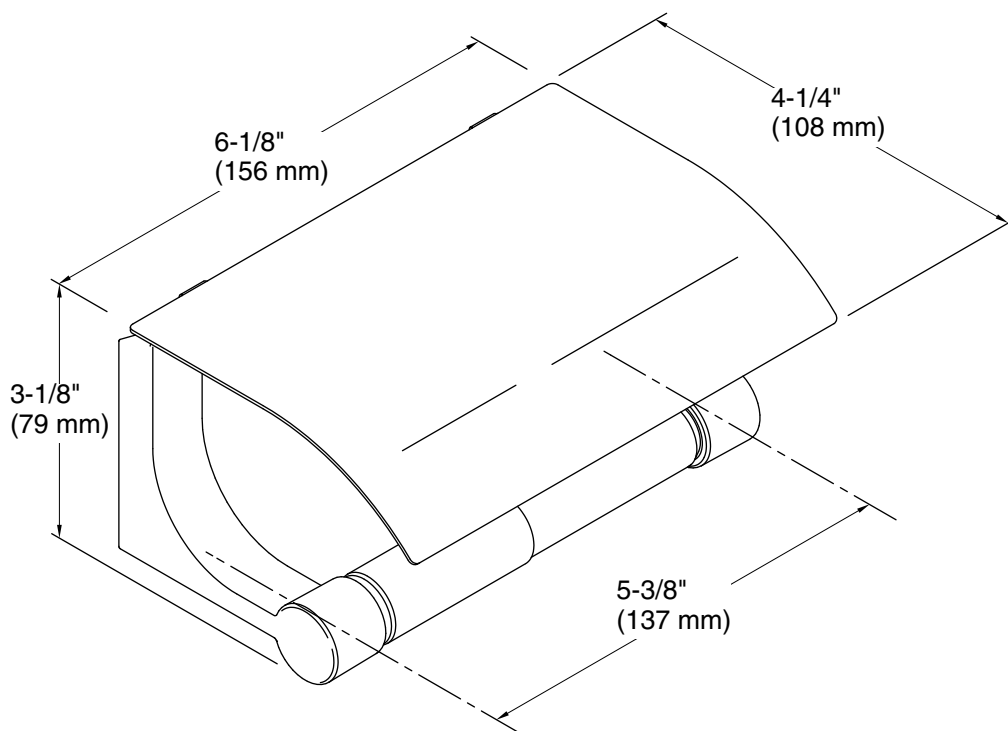

Technical Information

All product dimensions are nominal.

Material: Metal

Notes

Install this product according to the installation guide.