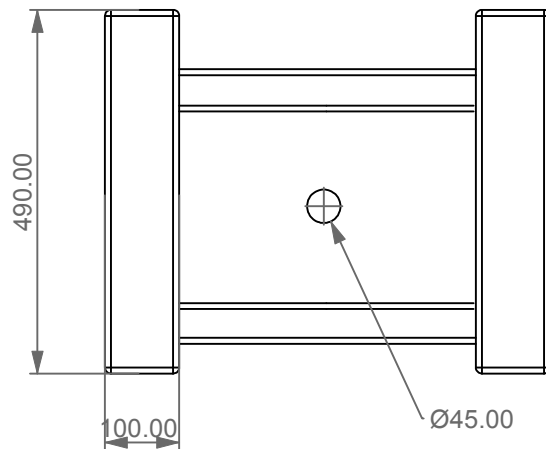

FRONT

LEFT

TOP

**GSG**  
CERAMIC DESIGN

Lavabo a colonna centro stanza Box cm 60  
con bacino in crystal-tech® bianco lucido  
Box column Washbasin free standing cm 60  
with float in crystal-tech® white shiny.

Designation  
Lavabo a colonna centro stanza Box cm 60  
con bacino in crystal-tech® bianco lucido  
Box column Washbasin free standing cm 60  
with float in crystal-tech® white shiny.

Scale  
1:10

cod. BXLACOL60FS

**GSG**  
CERAMIC DESIGN

This drawing including the respected data may neither be duplicated nor modified nor altered without the consent of GSG Ceramic Design. The use of the data/technical drawings take place at users own risk and under exclusion of any liability of GSG Ceramic Design. The dimensions are not binding; products are subject to changes. Measurement shown may be subjected to small variations or are indicative.