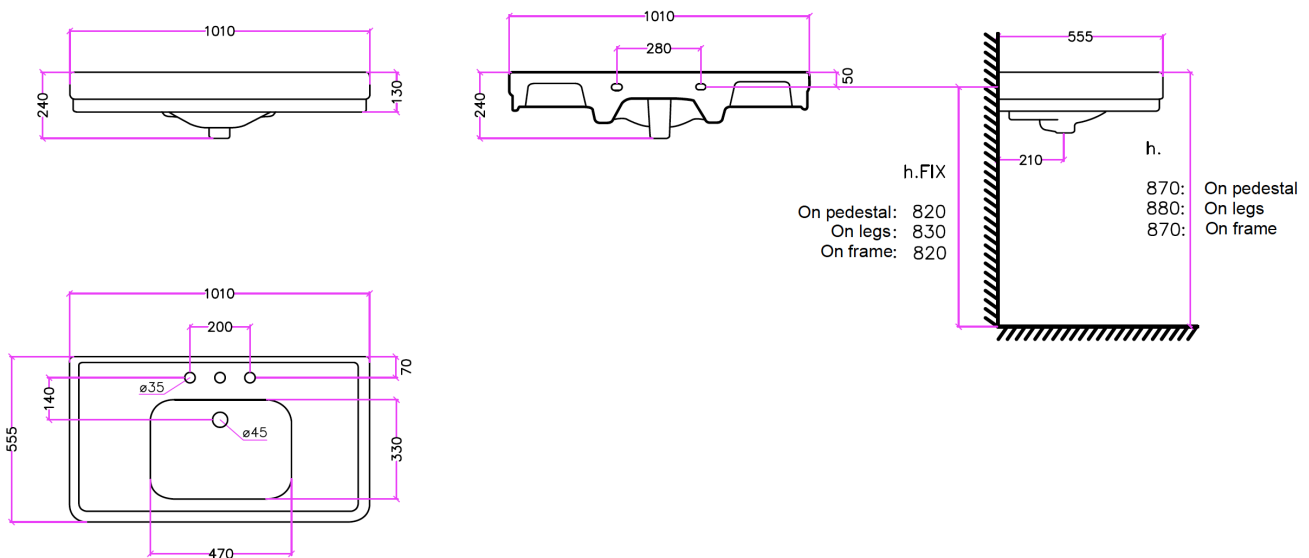

SOHO LARGE BASIN ON A FRAME

The Soho basin is a reproduction of a classic 1930's basin. The basin is seen here on a nickel cube jointed frame and is available with 0,1, 2 or 3 tap holes.

Product Notes

Dimensions shown in mm.

Please note that ceramic has a dimensional tolerance of + / - 3%.

THE
WATER/
MONOPOLY

10/14 Lonsdale Road, London, NW6 6RD
+44 (0)20 7624 2636 thewatermonopoly.com

version 10.05.21