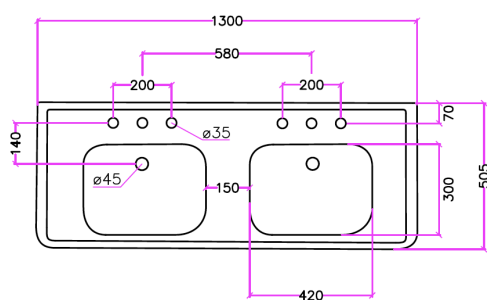

SOHO DOUBLE BASIN ON A FRAME

The Soho basin is a reproduction of a classic 1930's basin. The basin is seen here on a nickel cube jointed frame and is available with 0, 1, 2 or 3 tap holes.

Product Notes

Dimensions shown in mm.

Please note that ceramic has a dimensional tolerance of + / - 3%.

THE
WATER/
MONOPOLY

10/14 Lonsdale Road, London, NW6 6RD
+44 (0)20 7624 2636 thewatermonopoly.com

version 12.05.21