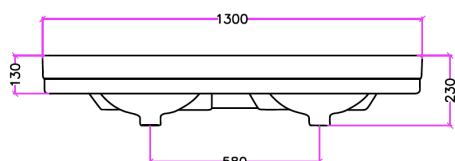

SOHO DOUBLE BASIN ON A FRAME

The Soho basin is a reproduction of a classic 1930's basin. The basin is seen here on a nickel cube jointed frame and is available with 0, 1, 2 or 3 tap holes.

Product Notes

Dimensions shown in mm.

Please note that ceramic has a dimensional tolerance of + / - 3%.

THE
WATER/
MONOPOLY

10/14 Lonsdale Road, London, NW6 6RD
+44 (0)20 7624 2636 thewatermonopoly.com

version 12.05.21