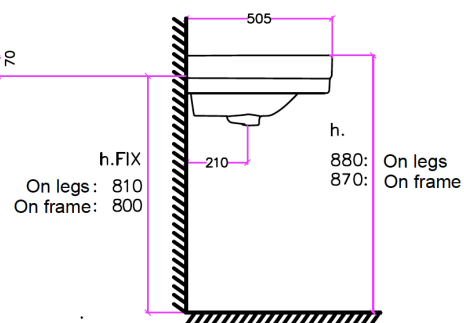

SOHO DOUBLE BASIN ON A FRAME

The Soho basin is a reproduction of a classic 1930's basin. The basin is seen here on a nickel cube jointed frame and is available with 0, 1, 2 or 3 tap holes.

Product Notes

Dimensions shown in mm.

Please note that ceramic has a dimensional tolerance of + / - 3%.

THE
WATER/
MONOPOLY

10/14 Lonsdale Road, London, NW6 6RD
+44 (0)20 7624 2636 thewatermonopoly.com

version 12.05.21