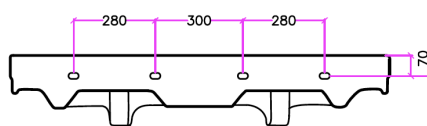

SOHO DOUBLE BASIN ON A FRAME

The Soho basin is a reproduction of a classic 1930's basin. The basin is seen here on a nickel cube jointed frame and is available with 0, 1, 2 or 3 tap holes.

Product Notes

Dimensions shown in mm.

Please note that ceramic has a dimensional tolerance of + / - 3%.

THE
WATER/
MONOPOLY

10/14 Lonsdale Road, London, NW6 6RD
+44 (0)20 7624 2636 thewatermonopoly.com

version 12.05.21