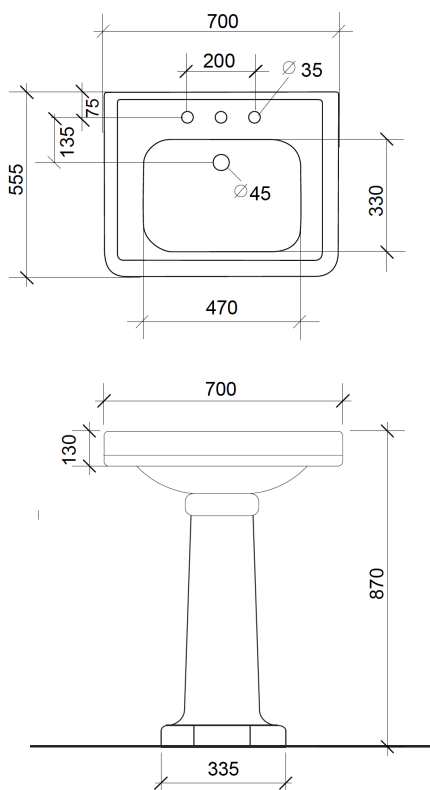

# SOHO MEDIUM BASIN ON A PEDESTAL

The Soho basin is a reproduction of a classic 1930's basin. The basin is seen here on a pedestal and is available with 0, 1, 2 or 3 tap holes.

## Product Notes

Dimensions shown in mm.

Please note that ceramic has a dimensional tolerance of + / - 3%.

THE  
WATER/  
MONOPOLY

10/14 Lonsdale Road, London, NW6 6RD  
+44 (0)20 7624 2636 thewatermonopoly.com