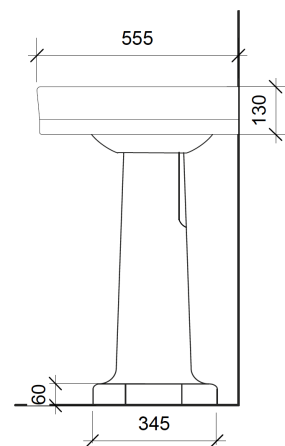

# SOHO MEDIUM BASIN ON A PEDESTAL

The Soho basin is a reproduction of a classic 1930's basin. The basin is seen here on a pedestal and is available with 0, 1, 2 or 3 tap holes.

## Product Notes

Dimensions shown in mm.

Please note that ceramic has a dimensional tolerance of + / - 3%.

THE  
WATER/  
MONOPOLY

10/14 Lonsdale Road, London, NW6 6RD  
+44 (0)20 7624 2636 thewatermonopoly.com