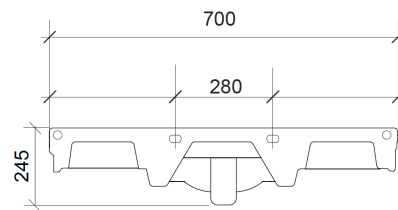

# SOHO MEDIUM BASIN ON A PEDESTAL

The Soho basin is a reproduction of a classic 1930's basin. The basin is seen here on a pedestal and is available with 0, 1, 2 or 3 tap holes.

## Product Notes

Dimensions shown in mm.

Please note that ceramic has a dimensional tolerance of + / - 3%.

THE  
WATER/  
MONOPOLY

10/14 Lonsdale Road, London, NW6 6RD  
+44 (0)20 7624 2636 thewatermonopoly.com