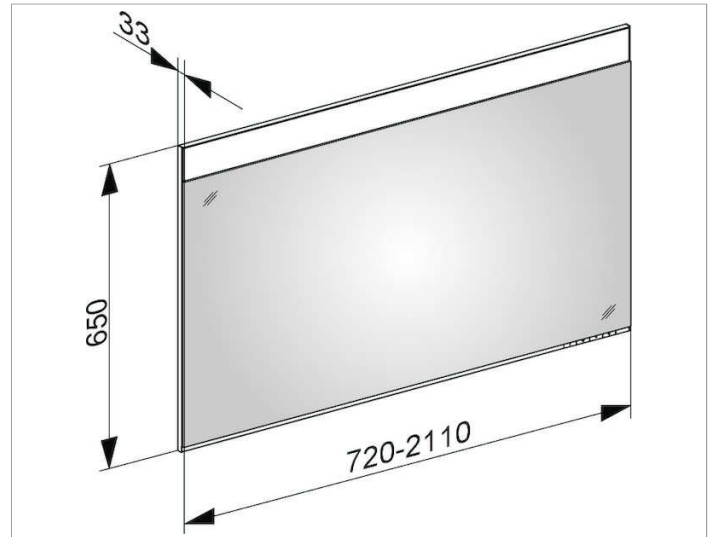

Edition 400

11496170303 Light mirror customized

PRODUCT

DRAWING

PRODUCT ATTRIBUTES

adjustable light colour from 2700 kelvin (warm white) to 6500 kelvin (daylight),

continuous aluminium frame

Operation:

key panel with capacitive touch sensor,

DALI controlled

Illumination:

LED (lifespan > 30.000 hours)

infinitely dimmable

EEK: A++, A+, A ,

DIMENSION

1420 - 1750 mm

NOTE

Exterior measurement = width x height x depth