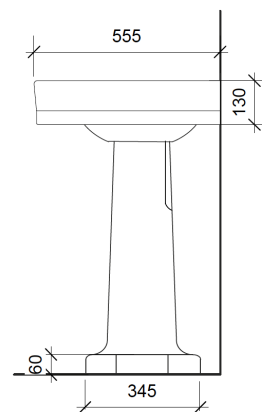

SOHO LARGE BASIN ON A PEDESTAL

The Soho basin is a reproduction of a classic 1930's basin. The basin is seen here on a pedestal and is available with 0,1, 2 or 3 tap holes.

Product Notes

Dimensions shown in mm.

Please note that ceramic has a dimensional tolerance of + / - 3%.

THE
WATER/
MONOPOLY

10/14 Lonsdale Road, London, NW6 6RD
+44 (0)20 7624 2636 thewatermonopoly.com

version 08.07.21