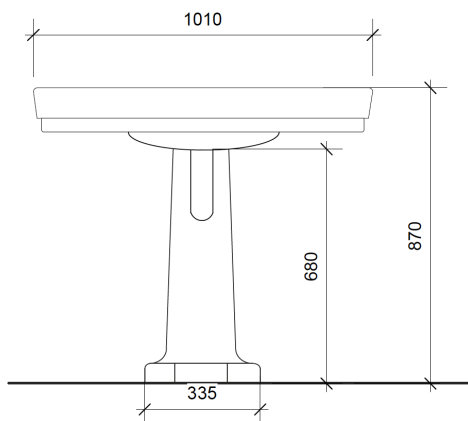

SOHO LARGE BASIN ON A PEDESTAL

The Soho basin is a reproduction of a classic 1930's basin. The basin is seen here on a pedestal and is available with 0,1, 2 or 3 tap holes.

Product Notes

Dimensions shown in mm.

Please note that ceramic has a dimensional tolerance of + / - 3%.

THE
WATER/
MONOPOLY

10/14 Lonsdale Road, London, NW6 6RD
+44 (0)20 7624 2636 thewatermonopoly.com

version 08.07.21