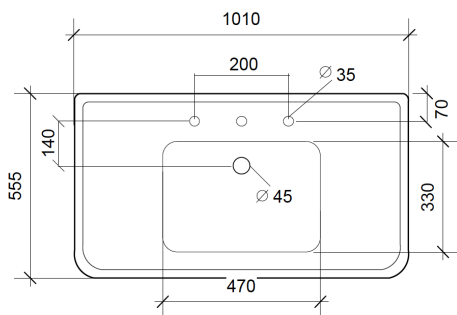

SOHO LARGE BASIN ON A PEDESTAL

The Soho basin is a reproduction of a classic 1930's basin. The basin is seen here on a pedestal and is available with 0,1, 2 or 3 tap holes.

Product Notes

Dimensions shown in mm.

Please note that ceramic has a dimensional tolerance of + / - 3%.

THE
WATER/
MONOPOLY

10/14 Lonsdale Road, London, NW6 6RD
+44 (0)20 7624 2636 thewatermonopoly.com

version 08.07.21