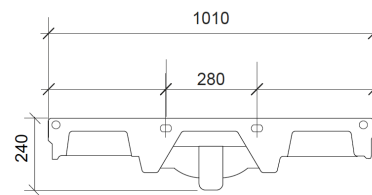

SOHO LARGE BASIN ON A PEDESTAL

The Soho basin is a reproduction of a classic 1930's basin. The basin is seen here on a pedestal and is available with 0,1, 2 or 3 tap holes.

Product Notes

Dimensions shown in mm.

Please note that ceramic has a dimensional tolerance of + / - 3%.

THE
WATER/
MONOPOLY

10/14 Lonsdale Road, London, NW6 6RD
+44 (0)20 7624 2636 thewatermonopoly.com

version 08.07.21