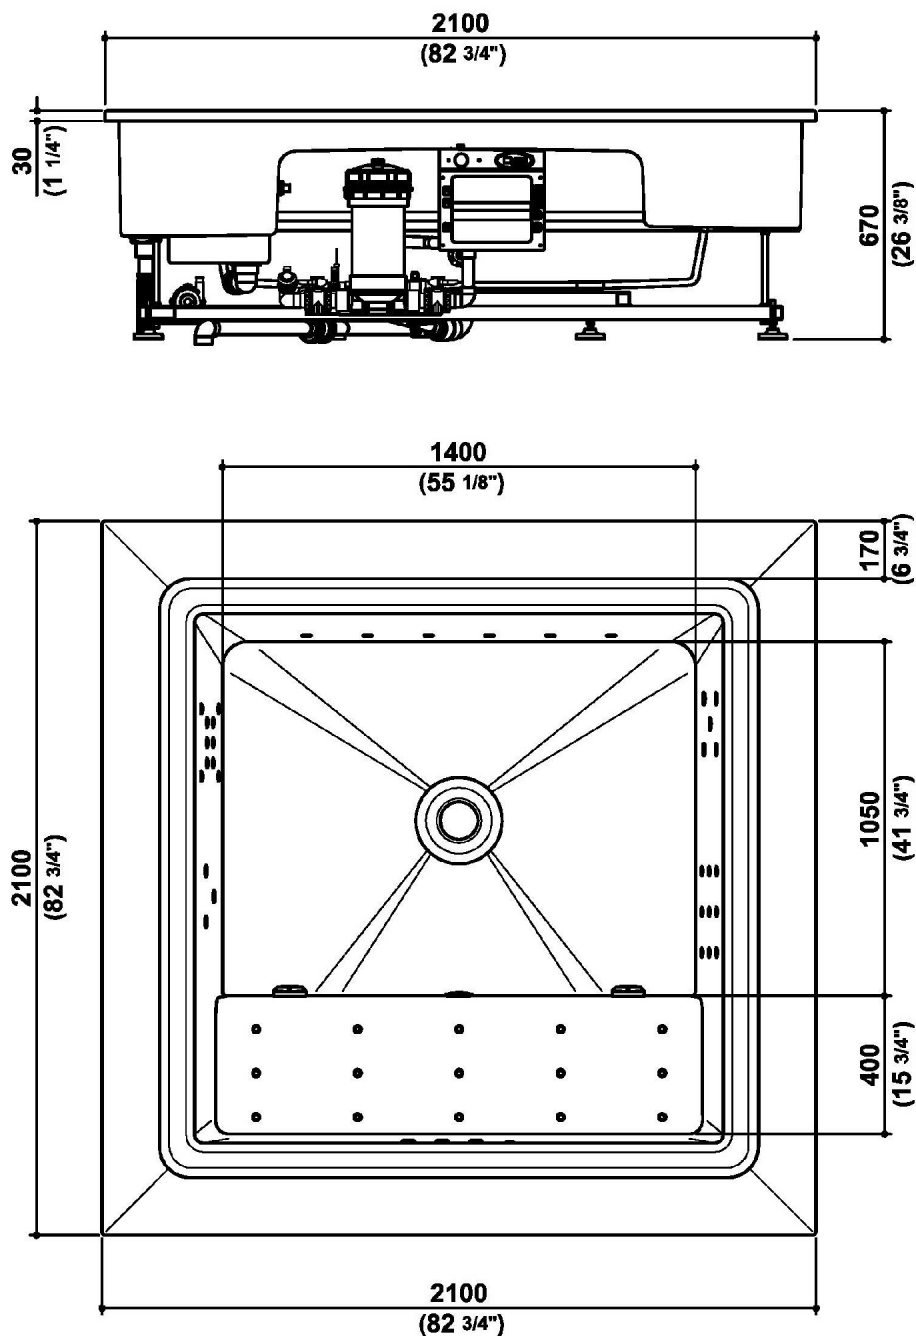

Con ozonizzatore, telecomando e impianto audio bluetooth.

Colore bianco.

Dimensioni: 2100 mm x 2100 mm x h. 670 mm parte incasso.

Built-in tub with skimming lip, built with a special fiberglass/gelcoat anti-osmosis. Steel support frame resting on 8 adjustable feet. Inox nozzles.

With ozonator, remote controller and bluetooth audio system.

White color.

Dimensions: 2100 mm x 2100 mm x h. built-in part 670 mm.

QUADRAT POOL

9S5ABIRSOTR Disegno Complessivo / Overall Drawing

QUADRAT POOL**9S5ABIRSOTR**

Dati operativi / Specifications		
Dimensioni / Dimensions	2110 x 2110 x h. 600 mm	83 5/64 x 83 5/64 x 23 5/8 inc
Marcatura CE / CE Marking	Si	
Peso netto / Net weight	300.00 kg	661.76 lb
Peso operativo / Working weight	1580.00 kg	3483.90 lb
Capacità / Capacity	1062.00 l	291.03 gal

QUADRAT POOL**9S5ABIRSOTR** Pesi e Misure / Weights and Sizes

Peso (Kg) Weight (lb)	350,00 (Kg)	771,61 (lb)
Volume (dc3) - (in3)	4428,61 (dc3)	270250,17 (in3)
h (mm) - (in)	915,00 (mm)	36,02 (in)
L1 (mm) - (in)	2200,00 (mm)	86,61 (in)
L2 (mm) - (in)	2200,00 (mm)	86,61 (in)