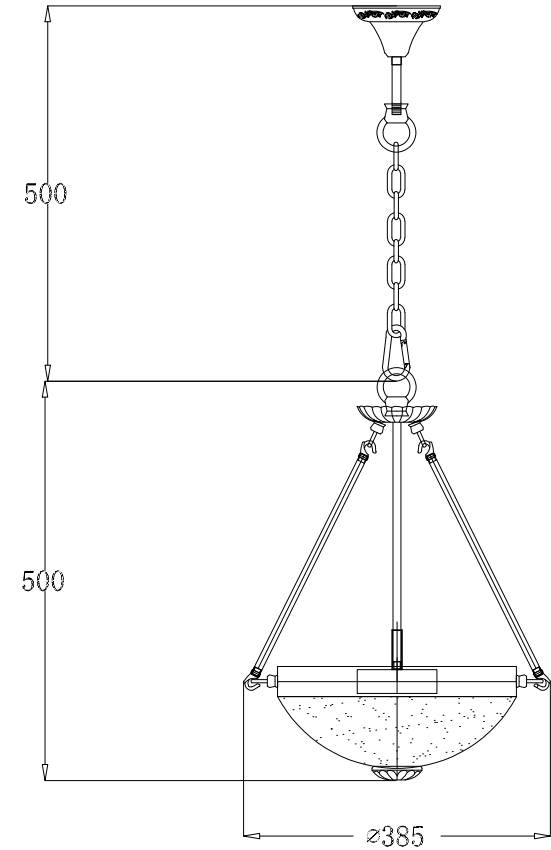

FREYA
TRADITION OF QUALITY

INSTRUCTION

MODEL: FR2012-PL-03-BZ
CHANDELIER

 3 x E27 (60W)

FREYA-LIGHT.COM