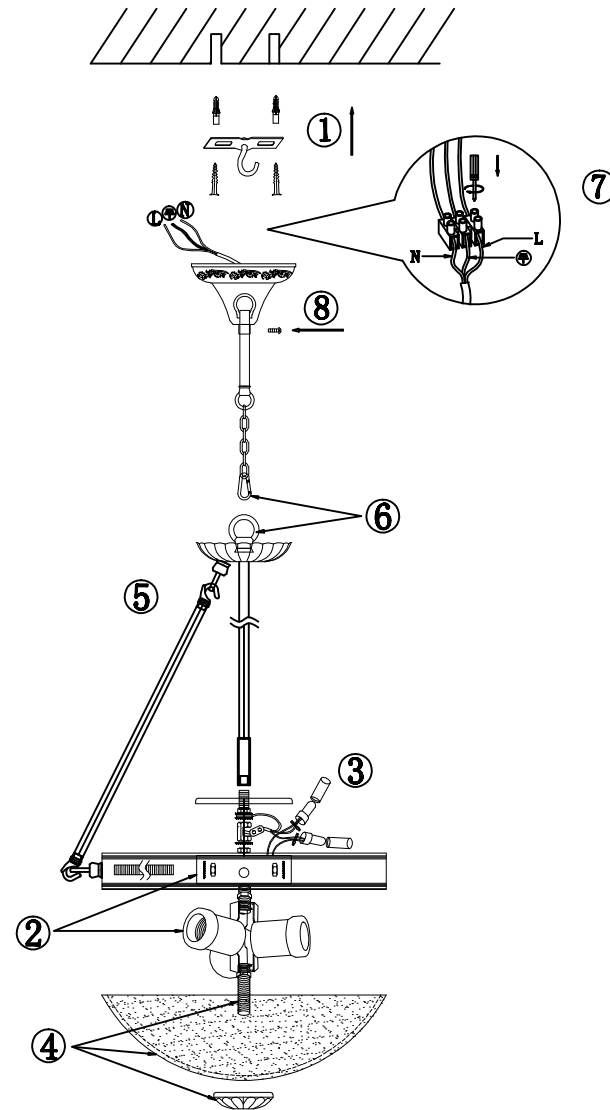

FREYA
TRADITION OF QUALITY

INSTRUCTION

MODEL: FR2012-PL-03-BZ
CHANDELIER

 3 x E27 (60W)

FREYA-LIGHT.COM