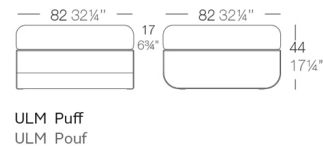

Продажа дизайнерской мебели,
света и аксессуаров
по всей России

8 (800) 500-70-36
hello@barcelonadesign.ru
www.barcelonadesign.ru

VONDOM

ULM PUFF

By Ramón Esteve

Like a shell perfectly poised over the floor, Ramón Esteve achieves the Ulm Daybed's design with refined and clean spherical geometry. Its circular form and grand scale adapt to each setting while its swivel feature permits it to effortlessly rotate on its axis. As with the rest of the Ulm collection, it is designed with the bare essential qualities of utility and function in mind, discarding all superfluous elements. As such, it is highly adaptable and easy to maintain. See online: <http://www.vondom.com/products/54133>

Features

Description

Made of polyethylene resin by rotational moulding. 100% Recyclable. Item suitable for indoor and outdoor use. Available in different finishes.

Weight

13.6 Kg

Includes

ACOLCHADO NAUTIC Indoor/outdoor Vinyl fabric

Finishes

BASIC

Ref. 54133

Matt Polyethylene

LACQUERED

Ref. 54133F

Lacquered Polyethylene

LIGHT

Ref. 54133W

Translucent white Matt Polyethylene. Includes white light either with CFL bulb or white LED

RGB LED

Ref. 54133L

Translucent white matt Polyethylene. Includes LED light operated by remote control. Colors can be selected or changed automatically (White, red, green, blue, light blue, pink and yellow).

RGB LED DMX

Ref. 54133D

Translucent white matt Polyethylene. Includes LED light operated by DMX512 wireless, allowing the connexion to light control systems (XLR), Wi-Fi routers, home automation, etc.

RGB LED BATTERY

Ref. 54133Y

Translucent white matt Polyethylene. Includes cordless LED light with rechargeable batteries, operated by remote control.