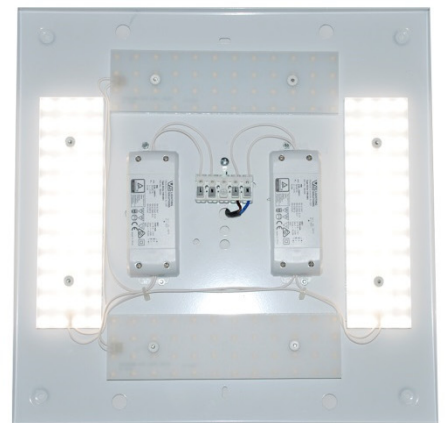

MODELOS DISPONIBLES CON DOBLE ENCENDIDO (solo para instalaciones de 40W):

MODELS AVAILABLE FOR 2 SWITCHES (Only for 40W installations):

20010/50, 20010/60, 20010/80, 22010/60, 22010/80

40W

20W

20W

El aparato se suministra así desde fábrica

This is the standard switch configuration supplied from factory if there is not 2-switch request in your order

Teniendo en la instalación dos llaves, se puede pedir desde fábrica con dos encendidos

If installation has possibility of 2 switches, we may supply as per above 2-switch configuration, on request