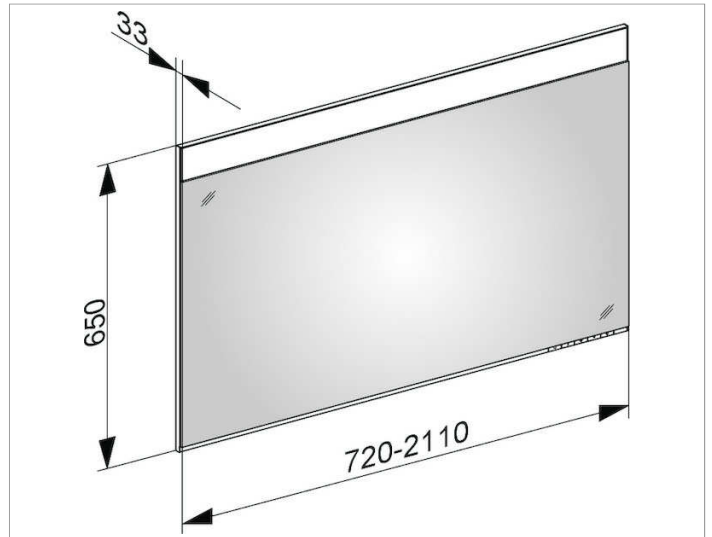

Edition 400

11496170304 Light mirror customized

PRODUCT

DRAWING

PRODUCT ATTRIBUTES

with mirror heating(placed in the middle)
 adjustable light colour from 2700 kelvin (warm white)
 to 6500 kelvin (daylight), continuous aluminium frame
 Operation:
 key panel with capacitive touch sensor,
 DALI controlled
 Mirror heating:
 visual display of the heat up period,
 automatic switch-off is performed after 20 minutes
 Illumination:
 LED (lifespan > 30.000 hours)
 infinitely dimmable
 EEK: A++, A+, A ,

DIMENSION

1420 - 1750 mm

NOTE

Exterior measurement = width x height x depth