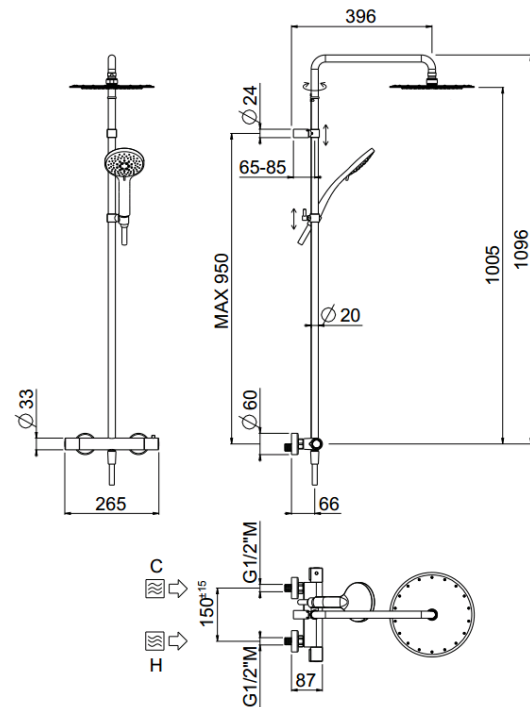

Rigoletto

Rigoletto Stick shower head
00-1802X-N-CRX

TECHNICAL INFORMATION

Bridge shower column including exposed thermostatic mixer with diverter, turning bar with adjustable mounting. Round shower head, Ø300, non-liming, inspectable and serviceable in chromed stainless steel. 3 jets non-liming shower in ABS. Smooth double anti-torsion PVC flexible hose, cm 150. CHROME

Flow rate:
x rubinetto

PICTURE

SPARE PARTS

ORIC031
T°

ORIC032
2 vie / ways

FEATURES

rain jet

central jet

side jet

double anti-torsion

adjustable column

inspectable round

TECHNICAL DRAWING

FINISHINGS