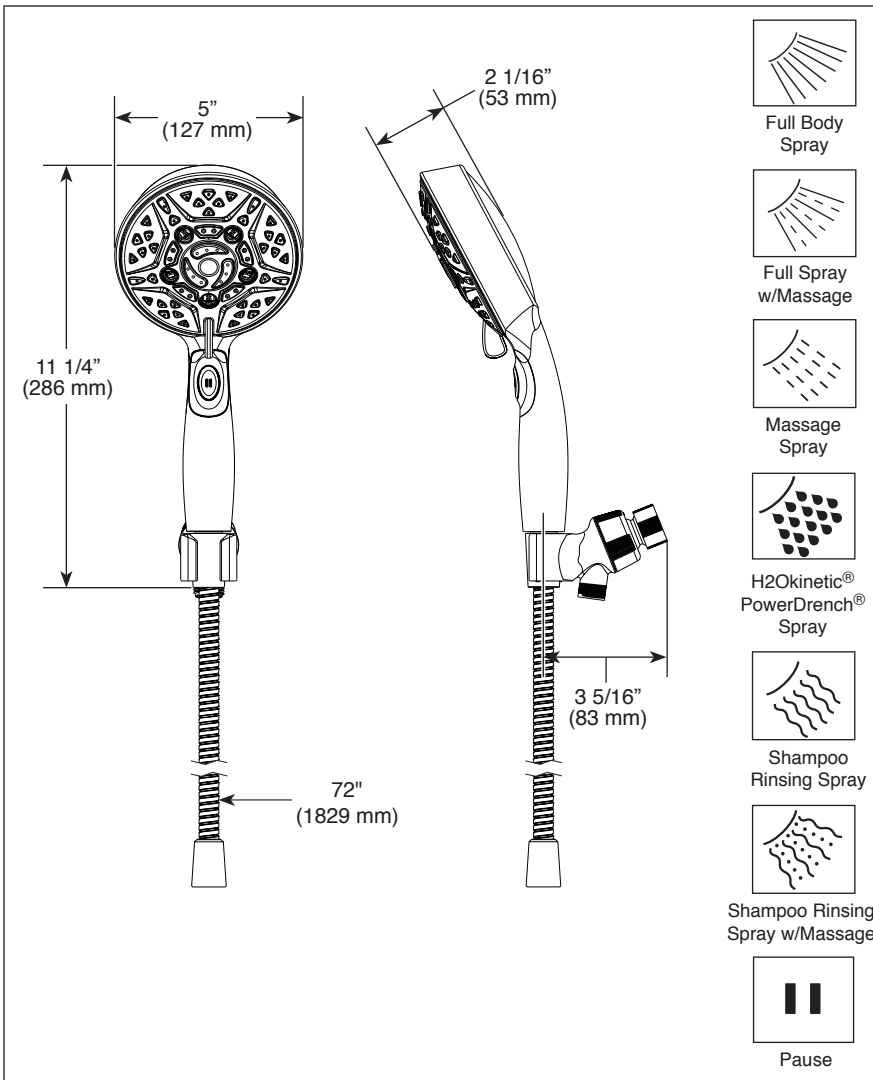

75716▲

Submitted Model No.: _____

Specific Features: _____

▲ Designate proper finish suffix

see what Delta can do™

HAND SHOWER

■ H₂Okinetic® 7-Spray Setting Hand Shower

FEATURES:

- Touch-Clean® Nozzles

STANDARD SPECIFICATIONS

- Maximum 1.75 gpm @ 80 psi, 6.6 L/min @ 550 kPa
- Hand held shower with seven spray settings - pause is a non-positive shut-off
- 72" (1829 mm) metal hose
- Adjustable shower arm mounting for hands-free showering
- Change spray modes with easy turn dial
- Push button activates pause feature