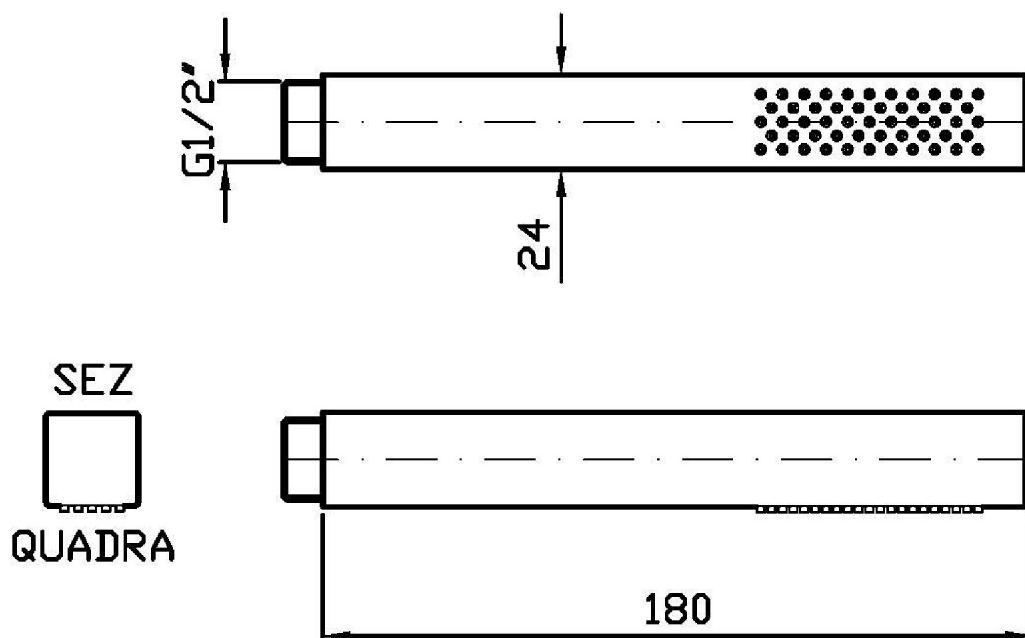

SHOWER

Z94178

Disegno Complessivo / Overall Drawing