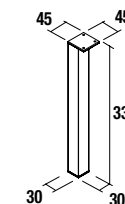

Attention: Handles are not sold by set. Quantity of handles must be ordered according to drawers or doors code.

LEGS FOR INTEGRAL WASHBASINS HEIGHT 330 mm

Set of 2 chrome feet
Set of 2 chrome plated feet height 330.
30 x 30 x 330 mm

cod.	
23899	

UNIQ 2 legs set
Set of 2 optional legs for wall hung units, 3 finishes available, height 330 mm, to be used with integral washbasin.

	White	Black	Chrome
	cod.	cod.	cod.
	24713	24714	24715

KLIM 2 legs set
Set of 2 optional aluminium legs for wall hung units, 3 finishes available, height 330 mm, to be used with integral washbasin.