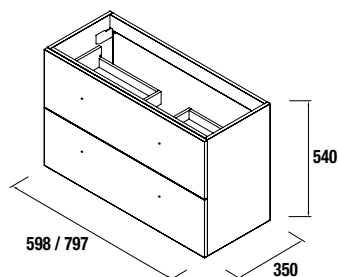

S35 SERIE
ACCESSORY UNITS

ACCESSORIES FOR VANITY UNIT

S35 serie
Units with 2 wooden drawers

Wall hung vanity unit with S35 2 drawers

Wall hung vanity unit with 2 wooden drawers, Carbon-TX interiors and soft close system. Handle with gloss chrome finish.

Attention: Handles are not sold by set. Quantity of handles must be ordered according to drawers or doors code.

LEGS FOR INTEGRAL WASHBASINS HEIGHT 330 mm

Set of 2 chrome feet
Set of 2 chrome plated feet height 330.
30 x 30 x 330 mm