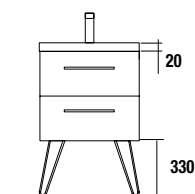

Attention: Handles are not sold by set. Quantity of handles must be ordered according to drawers or doors code.

LEGS FOR INTEGRAL WASHBASINS HEIGHT 330 mm

Set of 2 chrome feet
Set of 2 chrome plated feet height 330.
30 x 30 x 330 mm