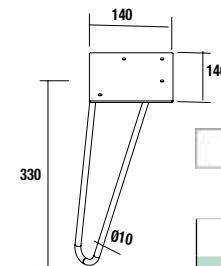

Attention: Handles are not sold by set. Quantity of handles must be ordered according to drawers or doors code.

LEGS FOR INTEGRAL WASHBASINS HEIGHT 330 mm

Set of 2 chrome feet
Set of 2 chrome plated feet height 330.
30 x 30 x 330 mm

cod.	
23899	

UNIQ 2 legs set
Set of 2 optional legs for wall hung units, 3 finishes available, height 330 mm, to be used with integral washbasin.

	White	Black	Chrome
	cod.	cod.	cod.
	24713	24714	24715

KLIM 2 legs set
Set of 2 optional aluminium legs for wall hung units, 3 finishes available, height 330 mm, to be used with integral washbasin.

	White	Black	Gloss anodized
	cod.	cod.	cod.
	84131	84132	84134

DEVA 2 legs set
Set of 2 optional legs for wall hung units, 3 finishes available, height 330 mm, to be used with integral washbasin.

	White	Black	Chrome
	cod.	cod.	cod.
	84125	84126	84127

DEVA 2 legs set
Set of 2 optional legs for wall hung units, 3 finishes available, height 330 mm, to be used with integral washbasin.

	White	Black	Wood
	cod.	cod.	cod.
	84138	84139	84140

Combination with Basins