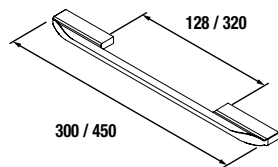

FUSSION CHROME Serie
Customized handles

	White	Black	Chrome
	cod.	cod.	cod.
For vanity unit of 600 300 (128)	26827	26824	26821
For vanity unit of 800 450 (320)	26828	26825	26822

Attention: Handles are not sold by set. Quantity of handles must be ordered according to drawers or doors code.