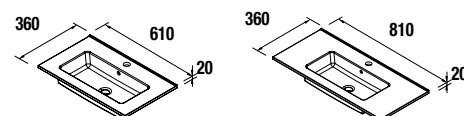

Combination with Basins

S35 (White porcelain)

	610/C	810/C
	cod.	cod.
	21684	21685