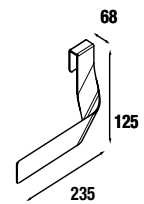

Attention: Handles are not sold by set. Quantity of handles must be ordered according to drawers or doors code.

LEGS FOR INTEGRAL WASHBASINS HEIGHT 330 mm

Set of 2 chrome feet
Set of 2 chrome plated feet height 330.
30 x 30 x 330 mm

DEVA 2 legs set
Set of 2 optional legs for wall hung units, 3 finishes available, height 330 mm, to be used with integral washbasin.

	White	Black	Wood
	cod.	cod.	cod.
	84138	84139	84140

Combination with Basins

S35 (White porcelain)

	610/C	810/C
	cod.	cod.
	21684	21685

ACCESSORIES FOR VANITY UNIT

Vanities accessories

Drawers spacers

Organiser / divider for bottom wooden drawer
523 - 724 x 274 x 80 mm

	cod.	
600	22078	
800	22079	

LED sensor light

Auxiliary light with sensor and micro USB rechargeable battery. 188 x 20 x 30 mm

	cod.	
	23031	

Single towel rail JAZZ

White		Black		Gloss anodized	
cod.		cod.		cod.	
23027		27042		23024	