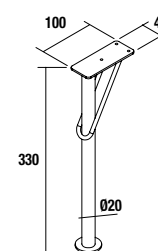

Attention: Handles are not sold by set. Quantity of handles must be ordered according to drawers or doors code.

LEGS FOR INTEGRAL WASHBASINS HEIGHT 330 mm

Set of 2 chrome feet
Set of 2 chrome plated feet height 330.
30 x 30 x 330 mm

cod.	
23899	

UNIQ 2 legs set
Set of 2 optional legs for wall hung units, 3 finishes available, height 330 mm, to be used with integral washbasin.

	White	Black	Chrome
	cod.	cod.	cod.
	24713	24714	24715

KLIM 2 legs set
Set of 2 optional aluminium legs for wall hung units, 3 finishes available, height 330 mm, to be used with integral washbasin.

	White	Black	Gloss anodized
	cod.	cod.	cod.
	84131	84132	84134

DEVA 2 legs set
Set of 2 optional legs for wall hung units, 3 finishes available, height 330 mm, to be used with integral washbasin.

	White	Black	Chrome
	cod.	cod.	cod.
	84125	84126	84127

DEVA 2 legs set
Set of 2 optional legs for wall hung units, 3 finishes available, height 330 mm, to be used with integral washbasin.

	White	Black	Wood
	cod.	cod.	cod.
	84138	84139	84140

Combination with Basins