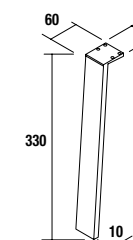

Attention: Handles are not sold by set. Quantity of handles must be ordered according to drawers or doors code.

LEGS FOR INTEGRAL WASHBASINS HEIGHT 330 mm

Set of 2 chrome feet
Set of 2 chrome plated feet height 330.
30 x 30 x 330 mm

cod.	
23899	

UNIQ 2 legs set
Set of 2 optional legs for wall hung units, 3 finishes available, height 330 mm, to be used with integral washbasin.

	White	Black	Chrome
	cod.	cod.	cod.
	24713	24714	24715

KLIM 2 legs set
Set of 2 optional aluminium legs for wall hung units, 3 finishes available, height 330 mm, to be used with integral washbasin.

	White	Black	Gloss anodized
	cod.	cod.	cod.
	84131	84132	84134

DEVA 2 legs set
Set of 2 optional legs for wall hung units, 3 finishes available, height 330 mm, to be used with integral washbasin.

	White	Black	Chrome
	cod.	cod.	cod.
	84125	84126	84127