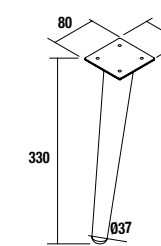

Attention: Handles are not sold by set. Quantity of handles must be ordered according to drawers or doors code.

LEGS FOR INTEGRAL WASHBASINS HEIGHT 330 mm

Set of 2 chrome feet
Set of 2 chrome plated feet height 330.
30 x 30 x 330 mm

cod.	
23899	

UNIQ 2 legs set
Set of 2 optional legs for wall hung units, 3 finishes available, height 330 mm, to be used with integral washbasin.

	White	Black	Chrome
	cod.	cod.	cod.
	24713	24714	24715

KLIM 2 legs set
Set of 2 optional aluminium legs for wall hung units, 3 finishes available, height 330 mm, to be used with integral washbasin.

	White	Black	Gloss anodized
	cod.	cod.	cod.
	84131	84132	84134

DEVA 2 legs set
Set of 2 optional legs for wall hung units, 3 finishes available, height 330 mm, to be used with integral washbasin.

	White	Black	Chrome
	cod.	cod.	cod.
	84125	84126	84127

DEVA 2 legs set
Set of 2 optional legs for wall hung units, 3 finishes available, height 330 mm, to be used with integral washbasin.

	White	Black	Wood
	cod.	cod.	cod.
	84138	84139	84140

Combination with Basins