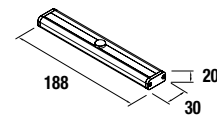

LED sensor light

Auxiliary light with sensor and micro USB rechargeable battery. 188 x 20 x 30 mm

	cod.	
	23031