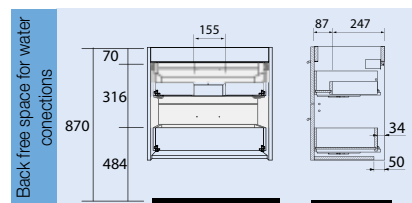

S35 SERIE
ACCESSORY UNITS

ACCESSORIES FOR VANITY UNIT

S35 serie
Units with 2 wooden drawers

Wall hung vanity unit with S35 2 drawers

Wall hung vanity unit with 2 wooden drawers, Carbon-TX interiors and soft close system. Handle with gloss chrome finish.

	Gloss White		Natural	
	cod.		cod.	
600	21768		23270	
800	21769		23271	

FUSSION CHROME Serie
Customized handles

	White	Black	Chrome
	cod.	cod.	cod.
For vanity unit of 600 300 (128)	26827	26824	26821
For vanity unit of 800 450 (320)	26828	26825	26822

Attention: Handles are not sold by set. Quantity of handles must be ordered according to drawers or doors code.

LEGS FOR INTEGRAL WASHBASINS HEIGHT 330 mm

Set of 2 chrome feet
Set of 2 chrome plated feet height 330.
30 x 30 x 330 mm

cod.	
23899	

UNIQ 2 legs set
Set of 2 optional legs for wall hung units, 3 finishes available, height 330 mm, to be used with integral washbasin.

	White	Black	Chrome
	cod.	cod.	cod.
	24713	24714	24715

KLIM 2 legs set
Set of 2 optional aluminium legs for wall hung units, 3 finishes available, height 330 mm, to be used with integral washbasin.

	White	Black	Gloss anodized
	cod.	cod.	cod.
	84131	84132	84134

DEVA 2 legs set
Set of 2 optional legs for wall hung units, 3 finishes available, height 330 mm, to be used with integral washbasin.

	White	Black	Chrome
	cod.	cod.	cod.
	84125	84126	84127

DEVA 2 legs set
Set of 2 optional legs for wall hung units, 3 finishes available, height 330 mm, to be used with integral washbasin.

	White	Black	Wood
	cod.	cod.	cod.
	84138	84139	84140

Combination with Basins

S35 (White porcelain)

	610/C	810/C
	cod.	cod.
	21684	21685