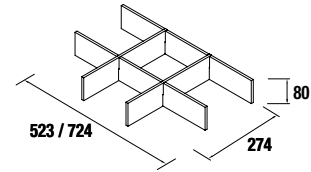

Attention: Handles are not sold by set. Quantity of handles must be ordered according to drawers or doors code.

LEGS FOR INTEGRAL WASHBASINS HEIGHT 330 mm

Set of 2 chrome feet
Set of 2 chrome plated feet height 330.
30 x 30 x 330 mm

DEVA 2 legs set
Set of 2 optional legs for wall hung units, 3 finishes available, height 330 mm, to be used with integral washbasin.

	White	Black	Wood
	cod.	cod.	cod.
	84138	84139	84140

Combination with Basins

S35 (White porcelain)

	610/C	810/C
	cod.	cod.
	21684	21685

ACCESSORIES FOR VANITY UNIT

Vanities accessories

Drawers spacers

Organiser / divider for bottom wooden drawer
523 - 724 x 274 x 80 mm

	cod.	
600	22078	
800	22079	