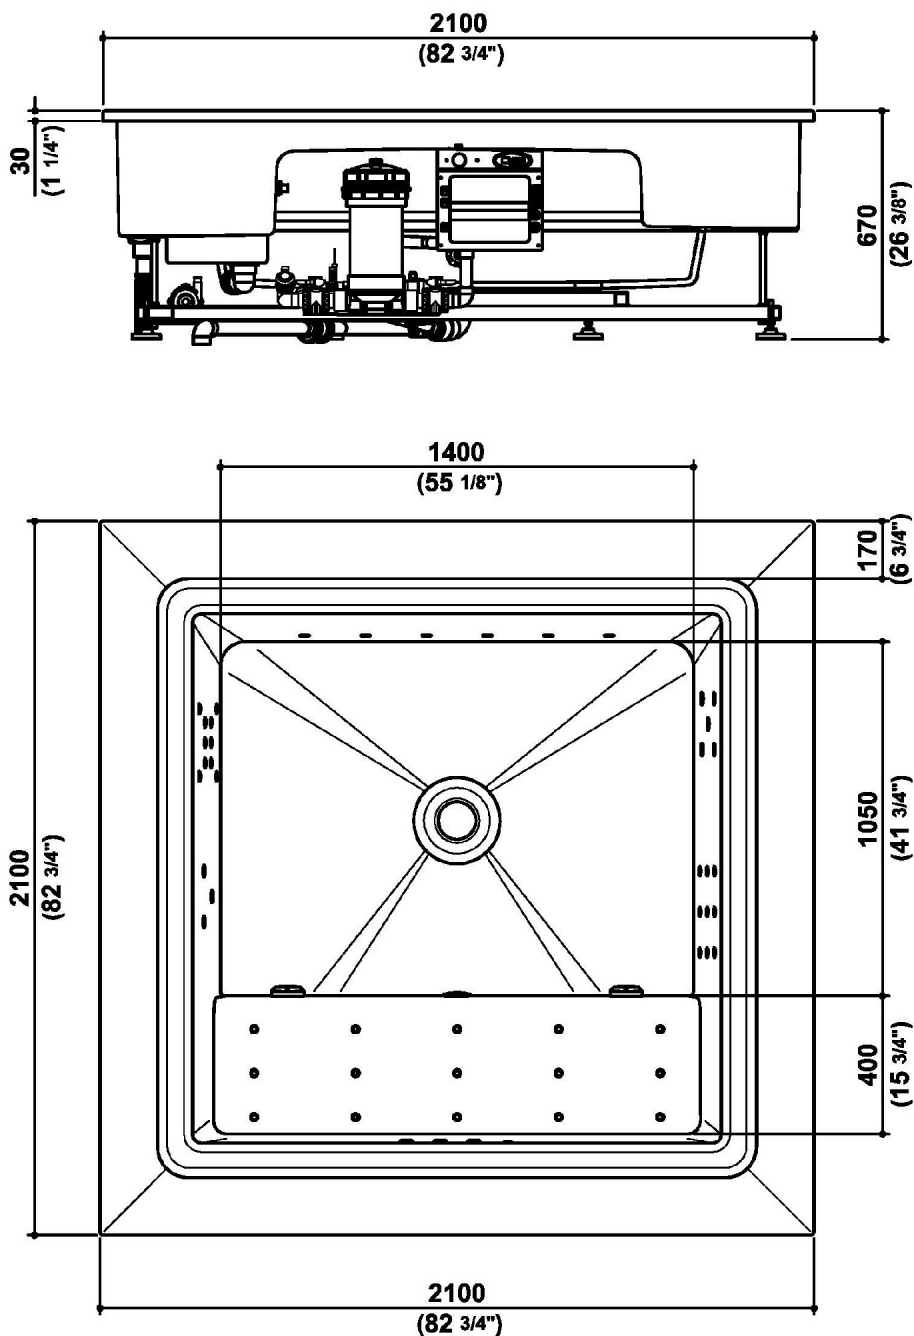

Colore bianco.

Dimensioni: 2100 mm x 2100 mm x h. 670 mm parte incasso.

Built-in tub with skimming lip, built with a special fiberglass/gelcoat anti-osmosis. Steel support frame resting on 8 adjustable feet. Inox nozzles.

White color.

Dimensions: 2100 mm x 2100 mm x h. built-in part 670 mm.

## QUADRAT POOL

9S5ABIRS

Disegno Complessivo / Overall Drawing

**QUADRAT POOL****9S5ABIRS**

Dati operativi / Specifications		
Dimensioni / Dimensions	2110 x 2110 x h. 600 mm	83 5/64 x 83 5/64 x 23 5/8 inc
Marcatura CE / CE Marking	Si	
Peso netto / Net weight	300.00 kg	661.76 lb
Peso operativo / Working weight	1580.00 kg	3483.90 lb
Capacità / Capacity	1062.00 l	291.03 gal

**QUADRAT POOL****9S5ABIRS**      **Pesi e Misure / Weights and Sizes**

Peso ( Kg ) Weight ( lb )	350,00 ( Kg )	771,61 ( lb )
Volume ( dc3 ) - ( in3 )	4428,61 ( dc3 )	270250,17 ( in3 )
h ( mm ) - ( in )	915,00 ( mm )	36,02 ( in )
L1 ( mm ) - ( in )	2200,00 ( mm )	86,61 ( in )
L2 ( mm ) - ( in )	2200,00 ( mm )	86,61 ( in )