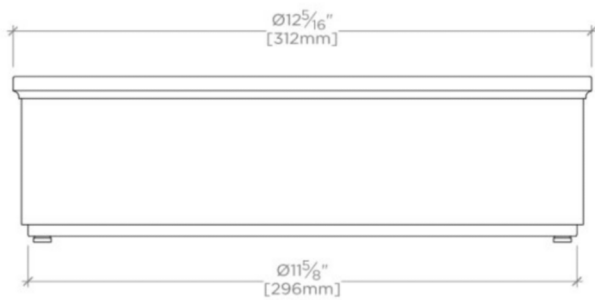

SENTINEL

Sentinel II Ceiling Flush Mount with Glass Diffuser

SELT72

SHOWN IN SENTINEL II CEILING FLUSH MOUNT WITH GLASS DIFFUSER| SELT72

TECHNICAL DETAILS

Bulb Base Size: E12
Escutcheon Primary Material: Brass
Bulb Type: CFL Bulb, Max Length is 4 1/2"
Depth / Width: 12 5/16"
Height: 3 1/2"
Interior / Exterior Application: Interior Only
Length: 12 5/16"
Light Direction: Down
Number of Bulbs: Two
Primary Material: Made of Brass
Safety Warnings: Do not exceed max wattage (7).
Shade Fitter Size: 12"
Shade Material: Glass
Suggested Application: All Applications
Voltage: 120V

Uses (2) 7W Max CFL Bulb(4 1/2" Max Length) E12 Base Bulbs

CERTIFICATIONS

PRODUCT (NOTES)

Use two E12 Candelabra bulbs, 7 watt max per bulb. not supplied. Do not exceed max wattage.

SENTINEL

SELT72

Sentinel II Ceiling Flush Mount with Glass Diffuser

CEILING VIEW

SCALE: 3"=1'-0"

FRONT VIEW

SCALE: 3"=1'-0"

SIDE VIEW

SCALE: 3"=1'-0"