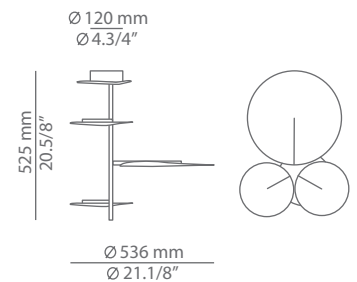

Product Code	Lamp
T-3226	LED 3x10W (2700K / Ang 120° / >80 CRI) A+ 230V (included) / Typ* 3x850 lumens Dimmable Triac

Finish	
76 WH	White
61 S GLD	Satin Gold
CUSTOM