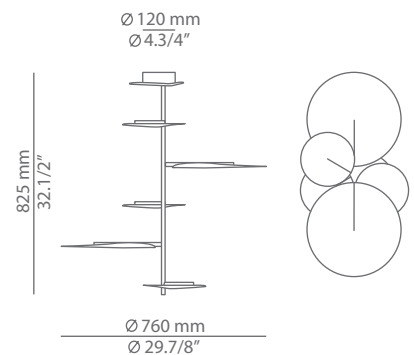

OBS

T-3225 / T-3226

suspension

Date	Type
Project	
Location	
Model #	Quantity
Specifier	

Description

Metallic pendant providing indirect light.
Adjustable heads with a lateral swing up to 160°.

Pictures above might not show the specified dimensions or material. They are for illustration purposes only.

Ordering information

Product Code	Lamp
T-3225	LED 5x10W (2700K / Ang 120° / >80 CRI) A+ 230V (included) / Typ* 5x850 lumens Dimmable Triac

Finish	
76 WH	White
61 S GLD	Satin Gold
CUSTOM	

Product Code	Lamp
T-3226	LED 3x10W (2700K / Ang 120° / >80 CRI) A+ 230V (included) / Typ* 3x850 lumens Dimmable Triac