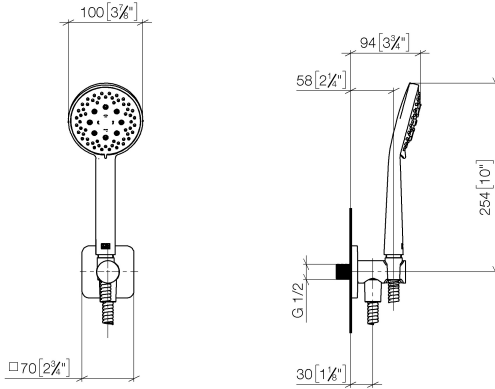

DORNBRACHT YARRE Hand shower set with individual rosettes - Soft Black

27 803 832

- three settings: normal flow, soft flow, massage flow
- with anti-scale system
- 1/2" shower outlet
- rosette for wall elbow Ø 55mm
- rosette for shower holder Ø 55mm
- metal shower hose 1250mm with integrated anti-twist protection
- 1/2" wall elbow
- max. flow 8.6 l/min
- WRAS 2303003

	Soft Black	27 803 832-69
	Chrome	27 803 832-00

DORNBACHT YARRE Hand shower set with individual rosettes - Soft Black

27 803 832

mm [inches]

Flow rate chart

Codes & Standards

DIN 4109

ISO 3822

Scottish Water
Byelaws

UK Water Supply
Regulations

Ü-Zeichen

DORNBRACHT YARRE Hand shower set with individual rosettes - Soft Black

27 803 832

Certificates

WRAS_2303

LGA_29

DORNBACHT YARRE Hand shower set with individual rosettes - Soft Black

27 803 832

Product version from 1/1/2023

Parts for other finishes can be found here: [Chrome](#)

DORNBACHT YARRE Hand shower set with individual rosettes - Soft Black