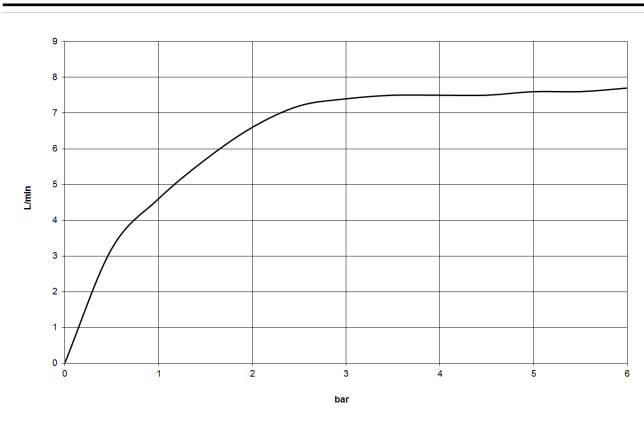

DORNBRACHT YARRE Hand shower set with individual rosettes - Soft Black

27 803 832

- three settings: normal flow, soft flow, massage flow
- with anti-scale system
- 1/2" shower outlet
- rosette for wall elbow Ø 55mm
- rosette for shower holder Ø 55mm
- metal shower hose 1250mm with integrated anti-twist protection
- 1/2" wall elbow
- max. flow 8.6 l/min
- WRAS 2303003

	Soft Black	27 803 832-69
	Chrome	27 803 832-00

DORNBACHT YARRE Hand shower set with individual rosettes - Soft Black

27 803 832

mm [inches]

Flow rate chart

Codes & Standards

DIN 4109

ISO 3822