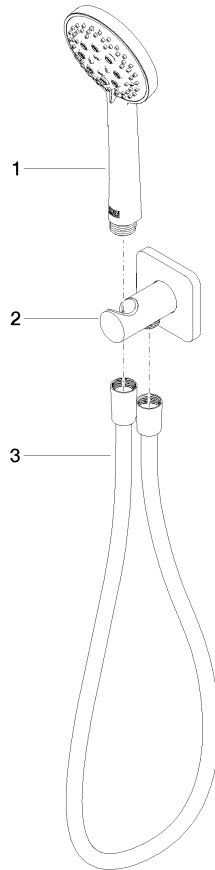

DORNBRACHT YARRE Hand shower set with individual rosettes - Soft Black

27 803 832

- three settings: normal flow, soft flow, massage flow
- with anti-scale system
- 1/2" shower outlet
- rosette for wall elbow Ø 55mm
- rosette for shower holder Ø 55mm
- metal shower hose 1250mm with integrated anti-twist protection
- 1/2" wall elbow
- max. flow 8.6 l/min
- WRAS 2303003

	Soft Black	27 803 832-69
	Chrome	27 803 832-00

DORNBACHT YARRE Hand shower set with individual rosettes - Soft Black

27 803 832

mm [inches]

Flow rate chart

Codes & Standards

DIN 4109

ISO 3822

Scottish Water
Byelaws

UK Water Supply
Regulations

Ü-Zeichen

DORNBRACHT YARRE Hand shower set with individual rosettes - Soft Black

27 803 832

Certificates

WRAS_2303

LGA_29

DORNBACHT YARRE Hand shower set with individual rosettes - Soft Black

27 803 832

Product version from 1/1/2023

Parts for other finishes can be found here: [Chrome](#)

DORNBACHT YARRE Hand shower set with individual rosettes - Soft Black