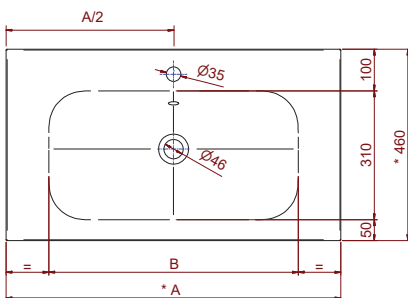

SIBERIA

Product Information

• **Mineral solid mate:**

- Washbasin SIBERIA 600 (Ref: 81871)

Dimensions 605 x 15 x 460 mm.

- Washbasin SIBERIA 800 (Ref: 81872)

Dimensions 805 x 15 x 460 mm.

- Washbasin SIBERIA 1000 (Ref: 81873)

Dimensions 1005 x 15 x 460 mm.

- Washbasin SIBERIA 1200 (Ref: 81874)

Dimensions 1205 x 15 x 460 mm.

In Mineral solid mate without bottle trap and clicker waste.

Package measures and package weight.

	600	800	1000	1200
Net weight Kg	9,8	11,4	15,9	19,5
Gross mass Kg.	12,2	14,3	18,3	21,9

Finishes

White

Technical scheme

	600	800	1000
A	605	805	1005
B	548	600	600

* +/- 2mm