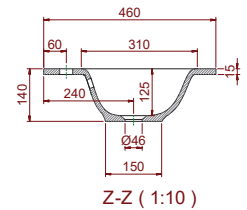

SIBERIA

Product Information

• **Mineral solid mate:**

- Washbasin SIBERIA 600 (Ref: 81871)

Dimensions 605 x 15 x 460 mm.

- Washbasin SIBERIA 800 (Ref: 81872)

Dimensions 805 x 15 x 460 mm.

- Washbasin SIBERIA 1000 (Ref: 81873)

Dimensions 1005 x 15 x 460 mm.

- Washbasin SIBERIA 1200 (Ref: 81874)

Dimensions 1205 x 15 x 460 mm.

In Mineral solid mate without bottle trap and clicker waste.

Package measures and package weight.

	600	800	1000	1200
Net weight Kg	9,8	11,4	15,9	19,5
Gross mass Kg.	12,2	14,3	18,3	21,9

Finishes

White

Technical scheme

	600	800	1000
A	605	805	1005
B	548	600	600

* +/- 2mm