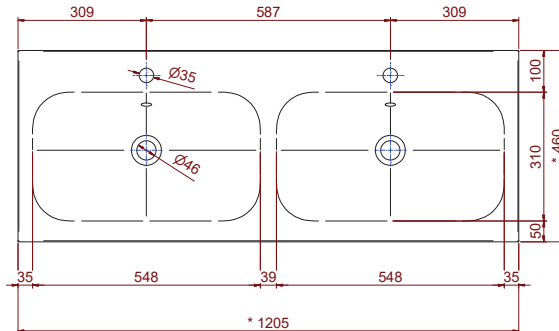

SIBERIA

Product Information

• **Mineral solid mate:**

- Washbasin SIBERIA 600 (Ref: 81871)

Dimensions 605 x 15 x 460 mm.

- Washbasin SIBERIA 800 (Ref: 81872)

Dimensions 805 x 15 x 460 mm.

- Washbasin SIBERIA 1000 (Ref: 81873)

Dimensions 1005 x 15 x 460 mm.

- Washbasin SIBERIA 1200 (Ref: 81874)

Dimensions 1205 x 15 x 460 mm.

In Mineral solid mate without bottle trap and clicker waste.

Package measures and package weight.

	600	800	1000	1200
Net weight Kg	9,8	11,4	15,9	19,5
Gross mass Kg.	12,2	14,3	18,3	21,9

Finishes

White

Technical scheme

	600	800	1000
A	605	805	1005
B	548	600	600

* +/- 2mm