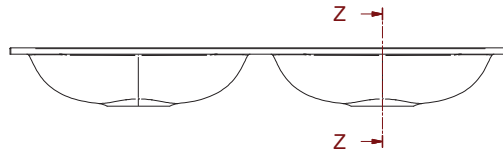

SIBERIA

Product Information

• **Mineral solid mate:**

- Washbasin SIBERIA 600 (Ref: 81871)

Dimensions 605 x 15 x 460 mm.

- Washbasin SIBERIA 800 (Ref: 81872)

Dimensions 805 x 15 x 460 mm.

- Washbasin SIBERIA 1000 (Ref: 81873)

Dimensions 1005 x 15 x 460 mm.

- Washbasin SIBERIA 1200 (Ref: 81874)

Dimensions 1205 x 15 x 460 mm.

In Mineral solid mate without bottle trap and clicker waste.

Package measures and package weight.

	600	800	1000	1200
Net weight Kg	9,8	11,4	15,9	19,5
Gross mass Kg.	12,2	14,3	18,3	21,9

Finishes

White

Technical scheme

	600	800	1000
A	605	805	1005
B	548	600	600

* +/- 2mm