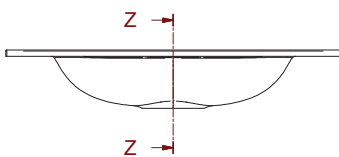

SIBERIA

Product Information

• **Mineral solid mate:**

- Washbasin SIBERIA 600 (Ref: 81871)

Dimensions 605 x 15 x 460 mm.

- Washbasin SIBERIA 800 (Ref: 81872)

Dimensions 805 x 15 x 460 mm.

- Washbasin SIBERIA 1000 (Ref: 81873)

Dimensions 1005 x 15 x 460 mm.

- Washbasin SIBERIA 1200 (Ref: 81874)

Dimensions 1205 x 15 x 460 mm.

In Mineral solid mate without bottle trap and clicker waste.

Package measures and package weight.

	600	800	1000	1200
Net weight Kg	9,8	11,4	15,9	19,5
Gross mass Kg.	12,2	14,3	18,3	21,9

Finishes

White

Technical scheme

	600	800	1000
A	605	805	1005
B	548	600	600

* +/- 2mm