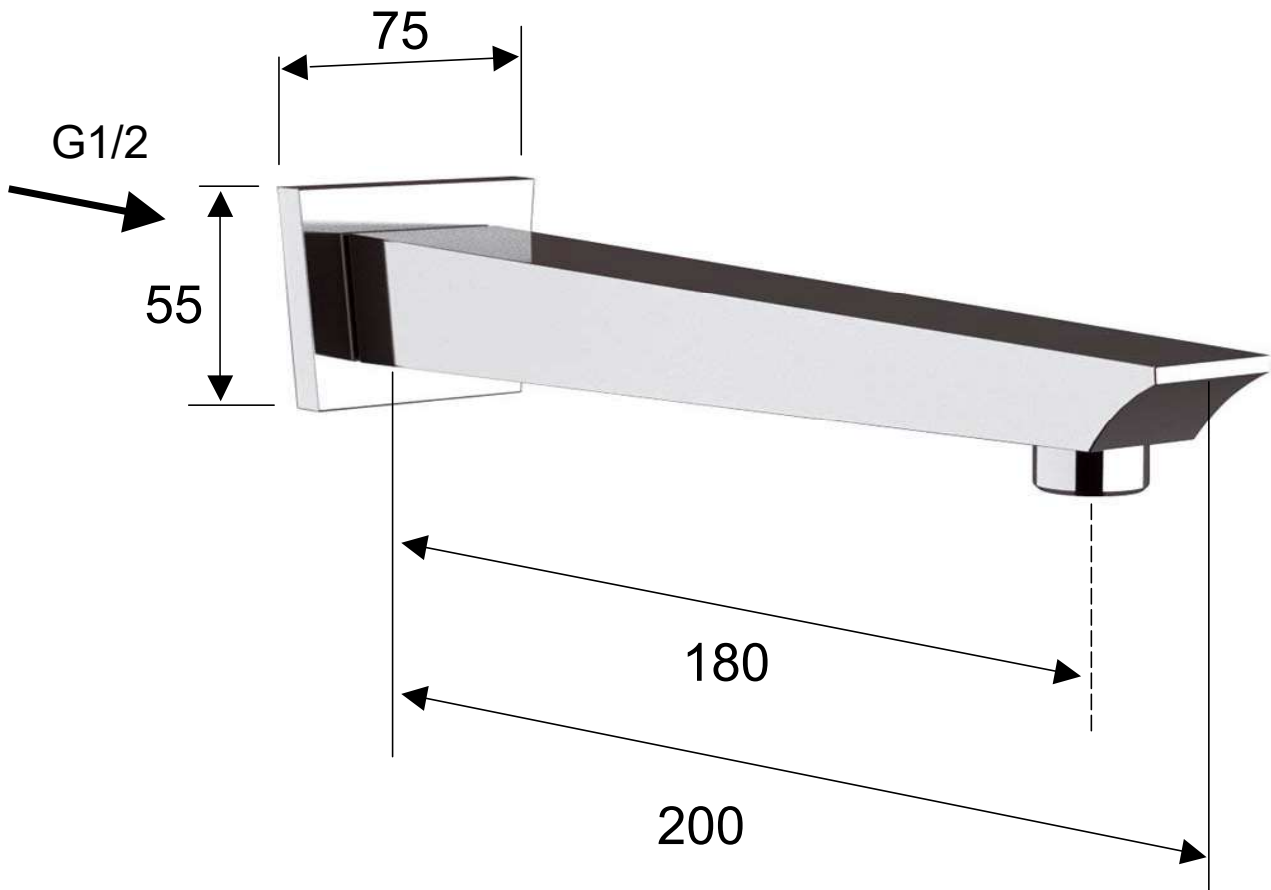

DANIEL

SCHEDA TECNICA TECHNICAL FEATURES

ART. COD.

DV4704

MATERIALI / MATERIALS

OTTONE CROMATO / CHROME PLATED BRASS

CROMATURA / CHROME PLATING

UNI EN 248