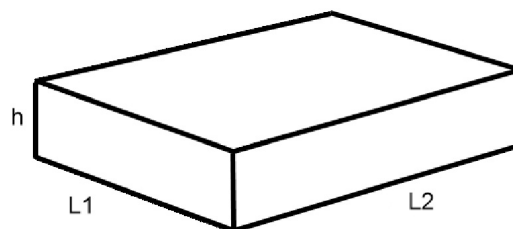

With ozonator and bluetooth audio system.

White color.

Dimensions: 2100 mm x 2100 mm x h. built-in part 670 mm.

## QUADRAT POOL

9S5ABIRSO-R Disegno Complessivo / Overall Drawing

**QUADRAT POOL****9S5ABIRSO-R**

Dati operativi / Specifications		
Dimensioni / Dimensions	2110 x 2110 x h. 600 mm	83 5/64 x 83 5/64 x 23 5/8 inc
Marcatura CE / CE Marking	Si	
Peso netto / Net weight	300.00 kg	661.76 lb
Peso operativo / Working weight	1580.00 kg	3483.90 lb
Capacità / Capacity	1062.00 l	291.03 gal

**QUADRAT POOL****9S5ABIRSO-R**    Pesi e Misure / Weights and Sizes

Peso ( Kg )    Weight ( lb )	350,00 ( Kg )	771,61 ( lb )
Volume ( dc3 ) - ( in3 )	4428,61 ( dc3 )	270250,17 ( in3 )
h ( mm ) - ( in )	915,00 ( mm )	36,02 ( in )
L1 ( mm ) - ( in )	2200,00 ( mm )	86,61 ( in )
L2 ( mm ) - ( in )	2200,00 ( mm )	86,61 ( in )