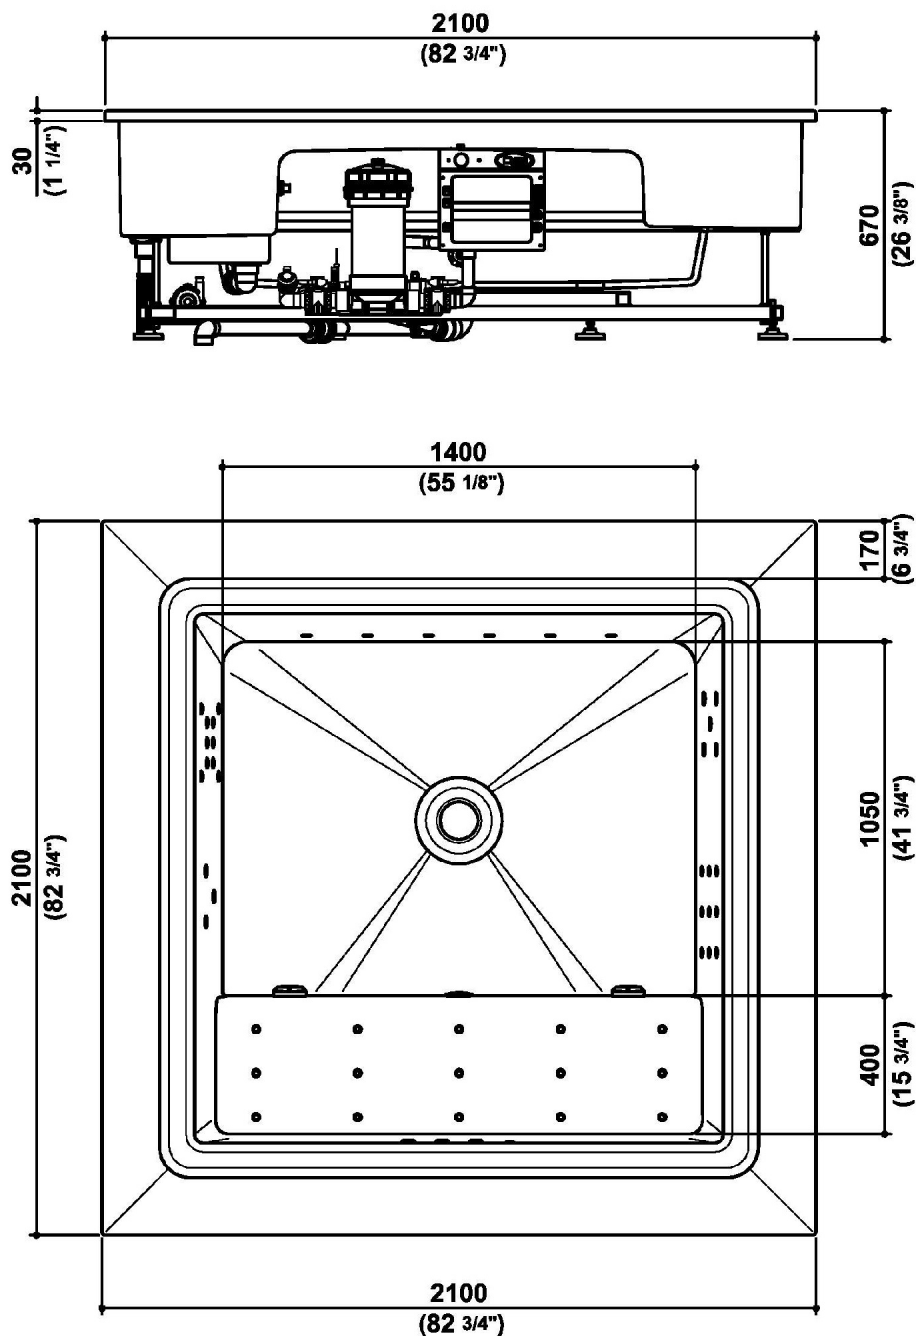

Con ozonizzatore e impianto audio bluetooth.

Colore bianco.

Dimensioni: 2100 mm x 2100 mm x h. 670 mm parte incasso.

Built-in tub with skimming lip, built with a special fiberglass/gelcoat anti-osmosis. Steel support frame resting on 8 adjustable feet. Inox nozzles.

With ozonator and bluetooth audio system.

White color.

Dimensions: 2100 mm x 2100 mm x h. built-in part 670 mm.

## QUADRAT POOL

9S5ABIRSO-R Disegno Complessivo / Overall Drawing

**QUADRAT POOL****9S5ABIRSO-R**

Dati operativi / Specifications		
Dimensioni / Dimensions	2110 x 2110 x h. 600 mm	83 5/64 x 83 5/64 x 23 5/8 inc
Marcatura CE / CE Marking	Si	
Peso netto / Net weight	300.00 kg	661.76 lb
Peso operativo / Working weight	1580.00 kg	3483.90 lb
Capacità / Capacity	1062.00 l	291.03 gal

**QUADRAT POOL****9S5ABIRSO-R**    Pesi e Misure / Weights and Sizes

Peso ( Kg )    Weight ( lb )	350,00 ( Kg )	771,61 ( lb )
Volume ( dc3 ) - ( in3 )	4428,61 ( dc3 )	270250,17 ( in3 )
h ( mm ) - ( in )	915,00 ( mm )	36,02 ( in )
L1 ( mm ) - ( in )	2200,00 ( mm )	86,61 ( in )
L2 ( mm ) - ( in )	2200,00 ( mm )	86,61 ( in )