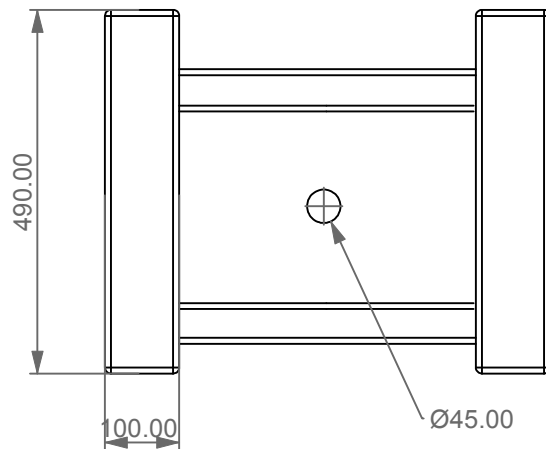

FRONT

LEFT

TOP

GSG
CERAMIC DESIGN

Lavabo a colonna centro stanza Box cm 60
con bacino in crystal-tech® colorato
Box column Washbasin free standing cm 60
with coloured float in crystal-tech®

Designation
Lavabo a colonna centro stanza Box cm 60
con bacino in crystal-tech® colorato
Box column Washbasin free standing cm 60
with coloured float in crystal-tech®

Scale
1:10

cod. BXLACOL60FSLC

GSG
CERAMIC DESIGN

This drawing including the respected data may neither be duplicated nor modified nor altered without the consent of GSG Ceramic Design. The use of the data/technical drawings take place at users own risk and under exclusion of any liability of GSG Ceramic Design. The dimensions are not binding; products are subject to changes. Measurement shown may be subjected to small variations or are indicative.