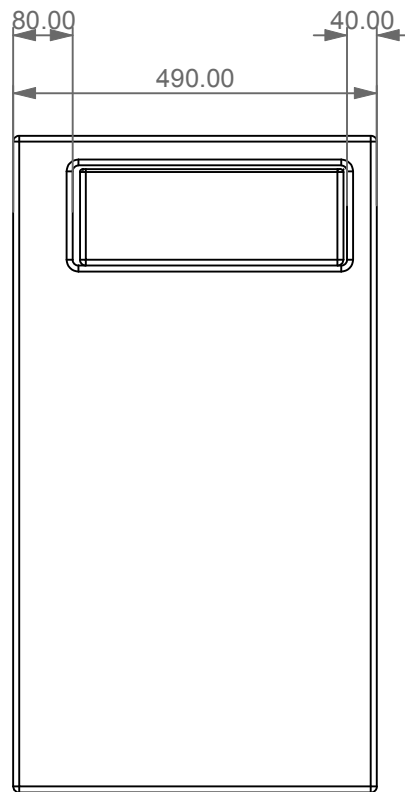

FRONT

LEFT

TOP

GSG
CERAMIC DESIGN

Lavabo a colonna centro stanza Box cm 60
con bacino in crystal-tech® colorato
Box column Washbasin free standing cm 60
with coloured float in crystal-tech®

Designation
Lavabo a colonna centro stanza Box cm 60
con bacino in crystal-tech® colorato
Box column Washbasin free standing cm 60
with coloured float in crystal-tech®

Scale
1:10

cod. BXLACOL60FSLC

GSG
CERAMIC DESIGN

This drawing including the respected data may neither be duplicated nor modified nor altered without the consent of GSG Ceramic Design. The use of the data/technical drawings take place at users own risk and under exclusion of any liability of GSG Ceramic Design. The dimensions are not binding; products are subject to changes. Measurement shown may be subjected to small variations or are indicative.