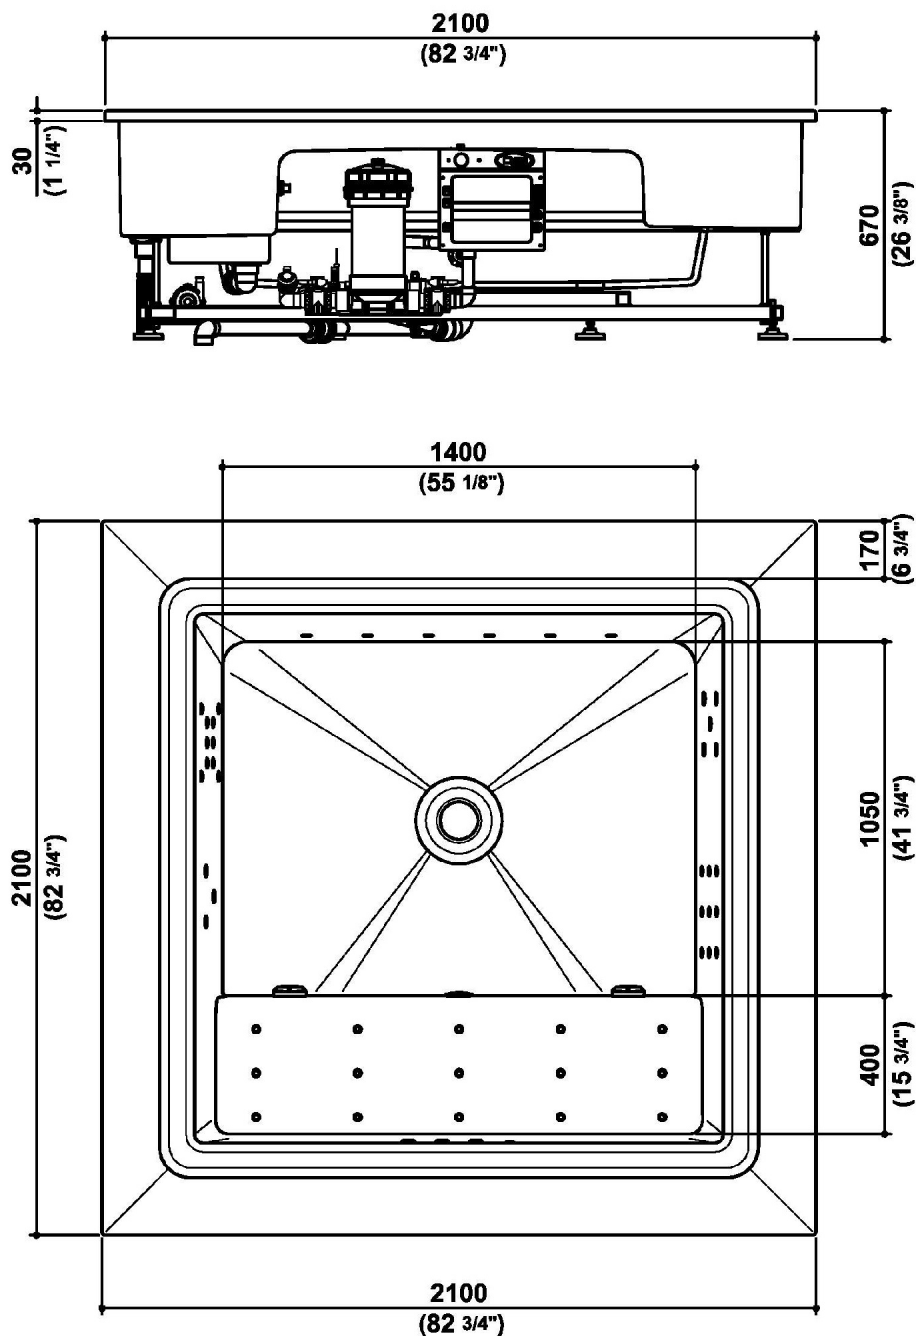

Con telecomando e impianto audio bluetooth.

Colore bianco.

Dimensioni: 2100 mm x 2100 mm x h. 670 mm parte incasso.

Built-in tub with skimming lip, built with a special fiberglass/gelcoat anti-osmosis. Steel support frame resting on 8 adjustable feet. Inox nozzles.

With remote controller and bluetooth audio system.

White color.

Dimensions: 2100 mm x 2100 mm x h. built-in part 670 mm.

QUADRAT POOL

9S5ABIRS-TR Disegno Complessivo / Overall Drawing

QUADRAT POOL**9S5ABIRS-TR**

Dati operativi / Specifications		
Dimensioni / Dimensions	2110 x 2110 x h. 600 mm	83 5/64 x 83 5/64 x 23 5/8 inc
Marcatura CE / CE Marking	Si	
Peso netto / Net weight	300.00 kg	661.76 lb
Peso operativo / Working weight	1580.00 kg	3483.90 lb
Capacità / Capacity	1062.00 l	291.03 gal

QUADRAT POOL**9S5ABIRS-TR** Pesi e Misure / Weights and Sizes

Peso (Kg) Weight (lb)	350,00 (Kg)	771,61 (lb)
Volume (dc3) - (in3)	4428,61 (dc3)	270250,17 (in3)
h (mm) - (in)	915,00 (mm)	36,02 (in)
L1 (mm) - (in)	2200,00 (mm)	86,61 (in)
L2 (mm) - (in)	2200,00 (mm)	86,61 (in)