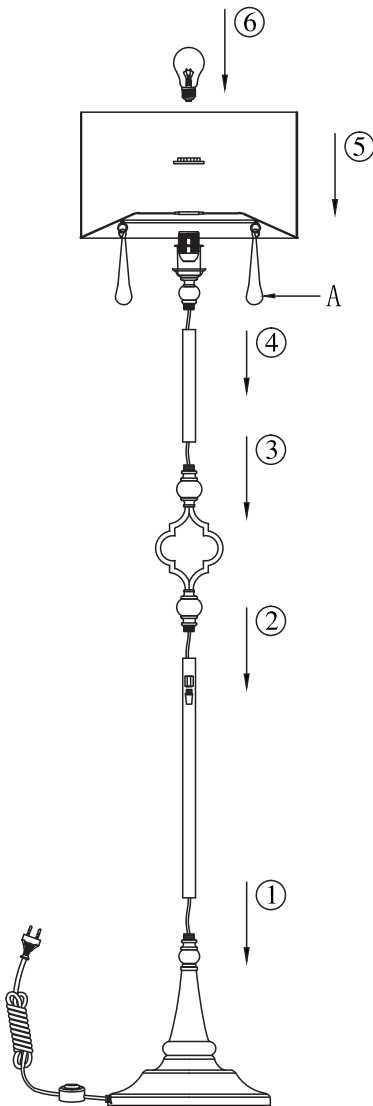

# Instruction

Collection: House  
Series: Beince  
Model: H018-FL-01-NG  
Floor Lamps

A=12

**I** -Floor Lamps

  
1 x E27 (40w)

**MAYTONI**  
DECORATIVE LIGHTING

[www.maytoni.de](http://www.maytoni.de)