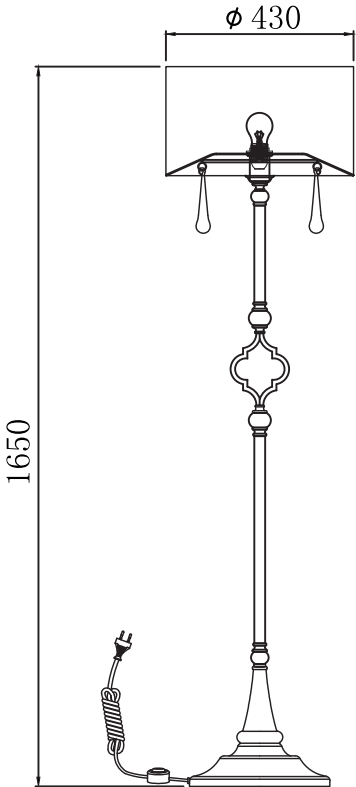

# Instruction

Collection: House  
Series: Beince  
Model: H018-FL-01-NG  
Floor Lamps

A=12

**I** -Floor Lamps

  
1 x E27 (40w)

**MAYTONI**  
DECORATIVE LIGHTING

[www.maytoni.de](http://www.maytoni.de)