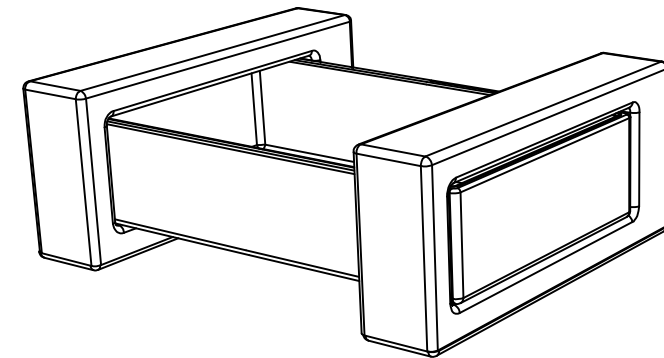

GSGI

CERAMIC DESIGN

Lavabo appoggio o sospeso Box cm 60
 in crystal-tech® colorato
 su coppia di mensole in ceramica.
 Box countertop or wall hung Washbasin cm 60
 with coloured float in crystal-tech®
 on ceramic shelves.

FRONT

LEFT

TOP

<p>Designation Lavabo appoggio o sospeso Box cm 60 in crystal-tech® colorato su coppia di mensole in ceramica. Box countertop or wall hung Washbasin cm 60 with coloured float in crystal-tech® on ceramic shelves.</p>	
---	---

<p>Scale 1:10</p>

<p>cod. BXLAME60LC</p>

This drawing including the respected data may neither be duplicated nor modified nor altered without the consent of GSG Ceramic Design. The use of the data/technical drawings take place at users own risk and under exclusion of any liability of GSG Ceramic Design. The dimensions are not binding; products are subject to changes. Measurement shown may be subjected to small variations or are indicative.