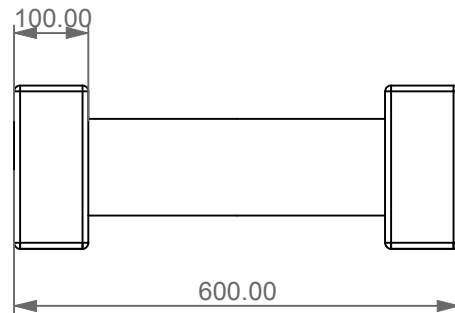

GSGI

CERAMIC DESIGN

Lavabo appoggio o sospeso Box cm 60
 in crystal-tech® colorato
 su coppia di mensole in ceramica.
 Box countertop or wall hung Washbasin cm 60
 with coloured float in crystal-tech®
 on ceramic shelves.

FRONT

LEFT

TOP

<p>Designation Lavabo appoggio o sospeso Box cm 60 in crystal-tech® colorato su coppia di mensole in ceramica. Box countertop or wall hung Washbasin cm 60 with coloured float in crystal-tech® on ceramic shelves.</p>	
---	---

<p>Scale 1:10</p>

<p>cod. BXLAME60LC</p>

This drawing including the respected data may neither be duplicated nor modified nor altered without the consent of GSG Ceramic Design. The use of the data/technical drawings take place at users own risk and under exclusion of any liability of GSG Ceramic Design. The dimensions are not binding; products are subject to changes. Measurement shown may be subjected to small variations or are indicative.