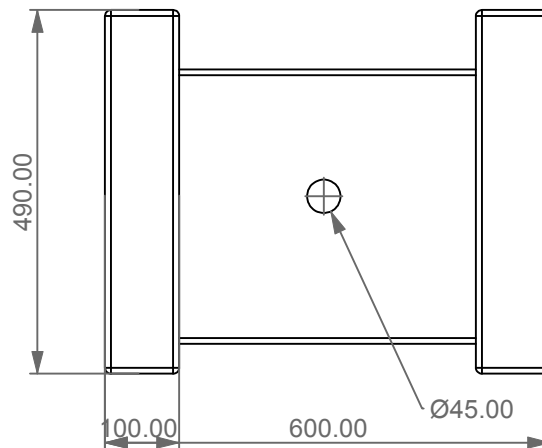

GSGI

CERAMIC DESIGN

Lavabo appoggio o sospeso Box cm 60
 in crystal-tech® colorato
 su coppia di mensole in ceramica.
 Box countertop or wall hung Washbasin cm 60
 with coloured float in crystal-tech®
 on ceramic shelves.

FRONT

LEFT

TOP

<p>Designation Lavabo appoggio o sospeso Box cm 60 in crystal-tech® colorato su coppia di mensole in ceramica. Box countertop or wall hung Washbasin cm 60 with coloured float in crystal-tech® on ceramic shelves.</p>	
---	---

<p>Scale 1:10</p>

<p>cod. BXLAME60LC</p>

This drawing including the respected data may neither be duplicated nor modified nor altered without the consent of GSG Ceramic Design. The use of the data/technical drawings take place at users own risk and under exclusion of any liability of GSG Ceramic Design. The dimensions are not binding; products are subject to changes. Measurement shown may be subjected to small variations or are indicative.