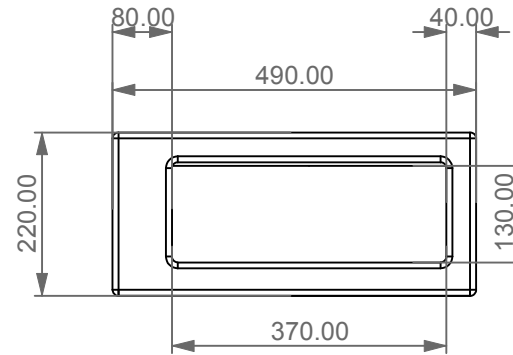

GSGI

CERAMIC DESIGN

Lavabo appoggio o sospeso Box cm 60
 in crystal-tech® colorato
 su coppia di mensole in ceramica.
 Box countertop or wall hung Washbasin cm 60
 with coloured float in crystal-tech®
 on ceramic shelves.

FRONT

LEFT

TOP

<p>Designation Lavabo appoggio o sospeso Box cm 60 in crystal-tech® colorato su coppia di mensole in ceramica. Box countertop or wall hung Washbasin cm 60 with coloured float in crystal-tech® on ceramic shelves.</p>	
---	---

<p>Scale 1:10</p>

<p>cod. BXLAME60LC</p>

This drawing including the respected data may neither be duplicated nor modified nor altered without the consent of GSG Ceramic Design. The use of the data/technical drawings take place at users own risk and under exclusion of any liability of GSG Ceramic Design. The dimensions are not binding; products are subject to changes. Measurement shown may be subjected to small variations or are indicative.