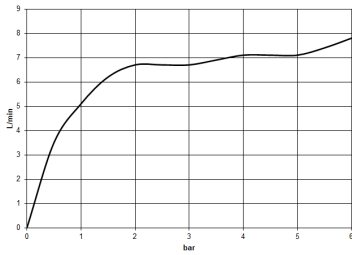

## DORNBACHT PIUR Single-lever mixer - Soft Black

---

33 900 210

- 195mm projection
- max. flow 6.7 l/min at 3 bar flow pressure
- pivotable spout 360°
- air-enriched flow

|  |                |               |
|--|----------------|---------------|
|  | Soft Black     | 33 900 210-69 |
|  | Chrome         | 33 900 210-00 |
|  | Brushed Nickel | 33 900 210-70 |

### Flow rate chart