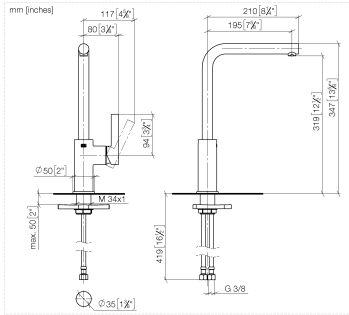

## DORNBACHT PIUR Single-lever mixer - Soft Black

---

33 900 210

- 195mm projection
- max. flow 6.7 l/min at 3 bar flow pressure
- pivotable spout 360°
- air-enriched flow

|  |                |               |
|--|----------------|---------------|
|  | Soft Black     | 33 900 210-69 |
|  | Chrome         | 33 900 210-00 |
|  | Brushed Nickel | 33 900 210-70 |

### Flow rate chart