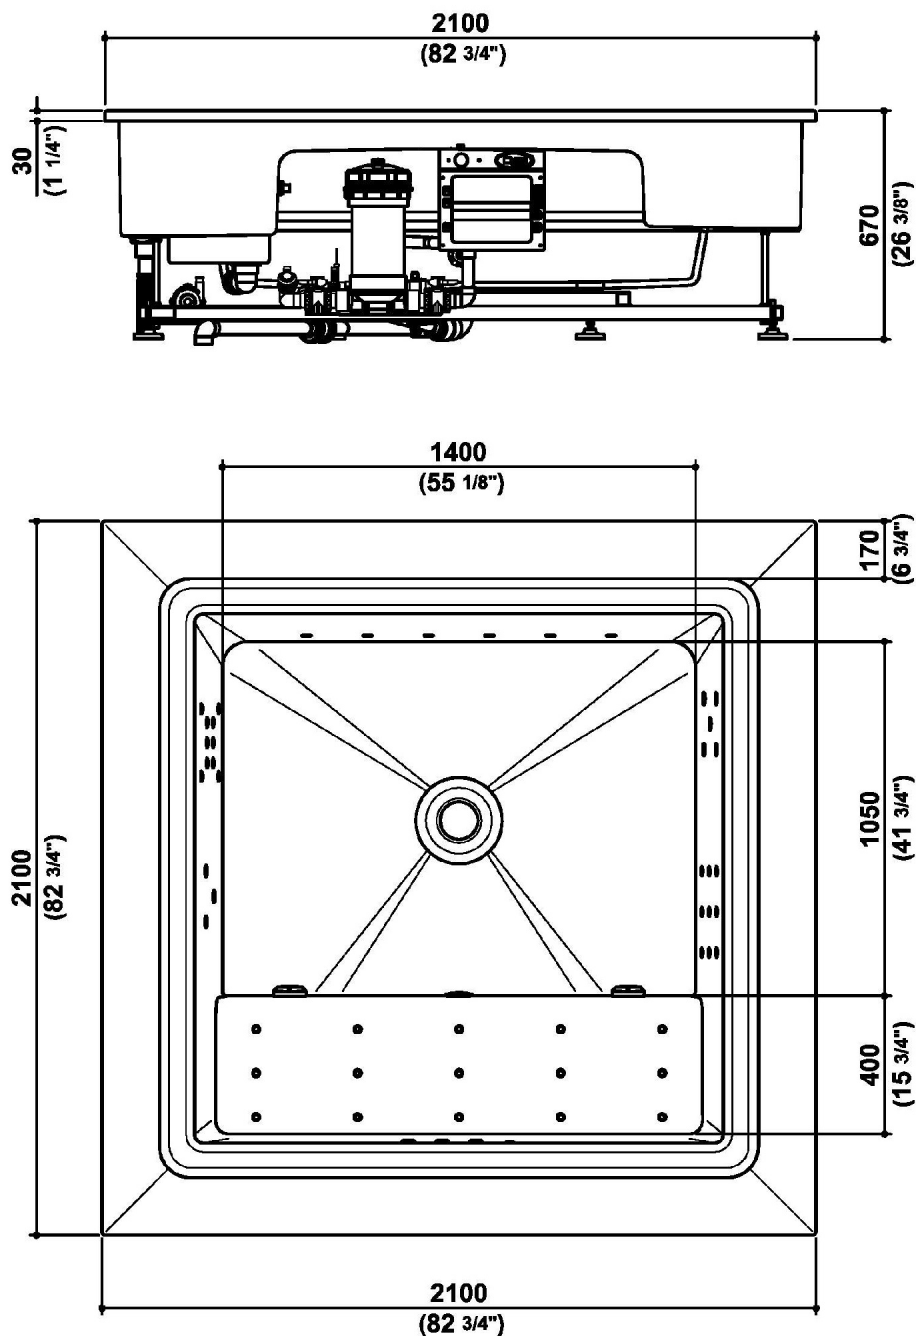

Con impianto audio bluetooth.

Colore bianco.

Dimensioni: 2100 mm x 2100 mm x h. 670 mm parte incasso.

Built-in tub with skimming lip, built with a special fiberglass/gelcoat anti-osmosis. Steel support frame resting on 8 adjustable feet. Inox nozzles.

With bluetooth audio system.

White color.

Dimensions: 2100 mm x 2100 mm x h. built-in part 670 mm.

## QUADRAT POOL

9S5ABIRS--R Disegno Complessivo / Overall Drawing

**QUADRAT POOL**

9S5ABIRS--R

Dati operativi / Specifications		
Dimensioni / Dimensions	2110 x 2110 x h. 600 mm	83 5/64 x 83 5/64 x 23 5/8 inc
Marcatura CE / CE Marking	Si	
Peso netto / Net weight	300.00 kg	661.76 lb
Peso operativo / Working weight	1580.00 kg	3483.90 lb
Capacità / Capacity	1062.00 l	291.03 gal

**QUADRAT POOL****9S5ABIRS--R**      **Pesi e Misure / Weights and Sizes**

Peso ( Kg ) Weight ( lb )	350,00 ( Kg )	771,61 ( lb )
Volume ( dc3 ) - ( in3 )	4428,61 ( dc3 )	270250,17 ( in3 )
h ( mm ) - ( in )	915,00 ( mm )	36,02 ( in )
L1 ( mm ) - ( in )	2200,00 ( mm )	86,61 ( in )
L2 ( mm ) - ( in )	2200,00 ( mm )	86,61 ( in )