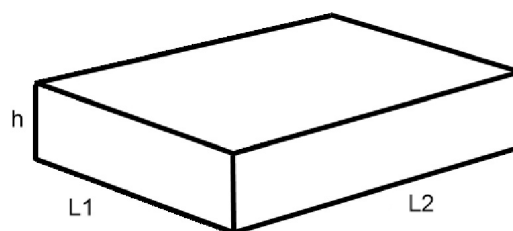

With bluetooth audio system.

White color.

Dimensions: 2100 mm x 2100 mm x h. built-in part 670 mm.

## QUADRAT POOL

9S5ABIRS--R Disegno Complessivo / Overall Drawing

**QUADRAT POOL**

9S5ABIRS--R

Dati operativi / Specifications		
Dimensioni / Dimensions	2110 x 2110 x h. 600 mm	83 5/64 x 83 5/64 x 23 5/8 inc
Marcatura CE / CE Marking	Si	
Peso netto / Net weight	300.00 kg	661.76 lb
Peso operativo / Working weight	1580.00 kg	3483.90 lb
Capacità / Capacity	1062.00 l	291.03 gal

**QUADRAT POOL****9S5ABIRS--R**      **Pesi e Misure / Weights and Sizes**

Peso ( Kg ) Weight ( lb )	350,00 ( Kg )	771,61 ( lb )
Volume ( dc3 ) - ( in3 )	4428,61 ( dc3 )	270250,17 ( in3 )
h ( mm ) - ( in )	915,00 ( mm )	36,02 ( in )
L1 ( mm ) - ( in )	2200,00 ( mm )	86,61 ( in )
L2 ( mm ) - ( in )	2200,00 ( mm )	86,61 ( in )