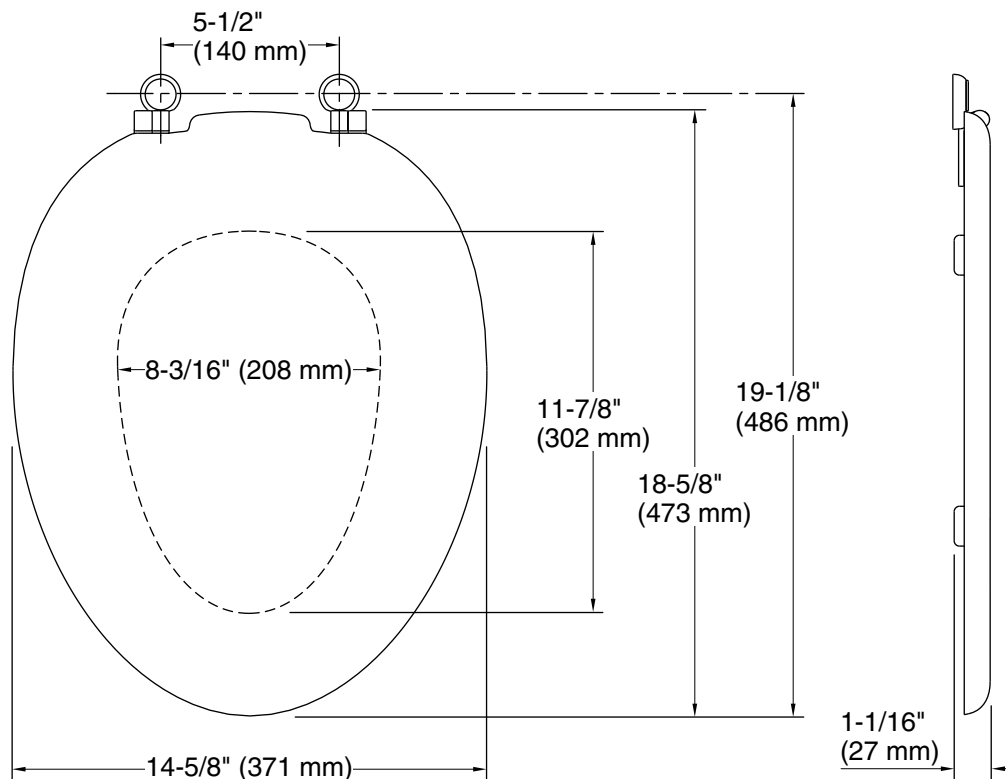

Color	Code	Description
	0	White
	96	Biscuit
	7	Black Black™

Technical Information

All product dimensions are nominal.

Seat shape type: Elongated

Seat front type: Closed-front

Seat-mounting holes: 5-1/2" (140 mm)