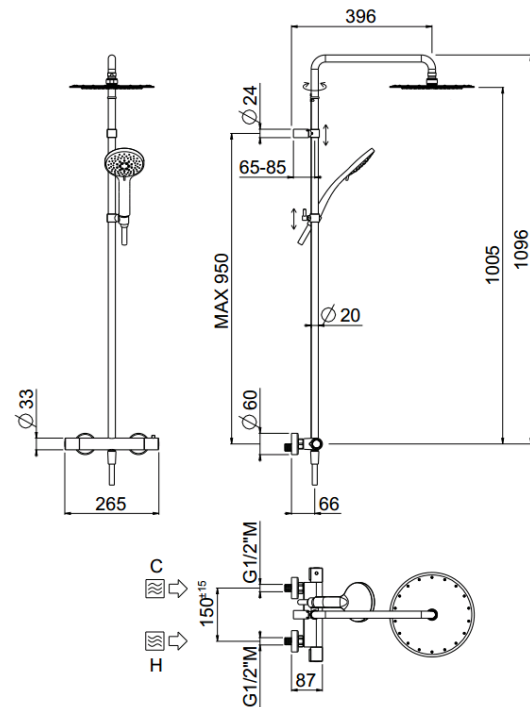

Rigoletto

Rigoletto Stick shower head
01-1804-N-CR

TECHNICAL INFORMATION

Bridge shower column including exposed mixer with diverter, turning bar with adjustable mounting. Round shower head, Ø200, non-liming, inspectable and serviceable in ABS. 3 jets non-liming shower in ABS. Smooth double anti-torsion PVC flexible hose, cm 150. CHROME

Flow rate:
x rubinetto

PICTURE

SPARE PARTS

ORIC035
T°

ORIC032
2 vie / ways

FEATURES

rain jet

central jet

side jet

double anti-torsion

adjustable column

inspectable round

TECHNICAL DRAWING

FINISHINGS