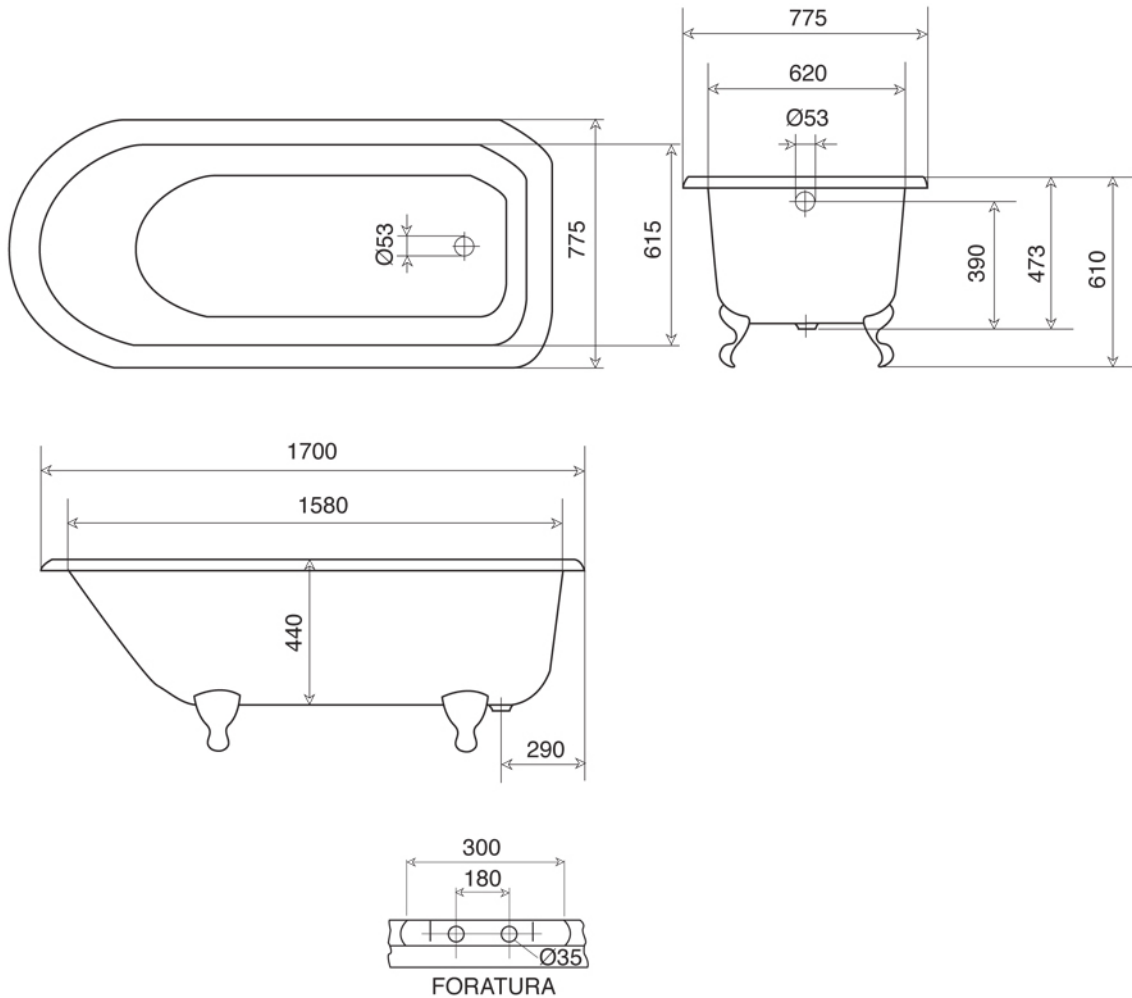

CAST IRON BATHTUB Collection	
Code	Description
9150	<b>Cast iron bathtub 1540x770 (Kg. 117 - Lt 200)</b> Without tap holes, external unfinished

Verona - Italy  
 tel. +39 045 8006917  
 fax. +39 045 8020111  
 gentry-home.com

CAST IRON BATHTUB Collection	
Code	Description
9149 9151	<b>Cast iron bathtub 1700x770 (Kg. 131 - Lt 225)</b> With tap holes, external unfinished Without tap holes, external unfinished
9160 9163 9161-C 9162-I/N/O/OR 9162-B/ND/R	<b>Set cast iron Feet</b> Unfinished White Chrome Incalux, Nickel, Dark Gold, Rose Gold Bronze, Dark Nickel, Copper
103 105 106 107	<b>External painting</b> External painting White External painting RAL Gold leaf decoration Silver leaf decoration

**GH**  
GENTRY HOME

Verona - Italy  
tel. +39 045 8006917  
fax. +39 045 8020111  
gentry-home.com

CAST IRON BATHTUB Collection	
Code	Description
0190-C 0191-I/N/O/OR 0191-B/ND/R	<p><b>Exposed bath waste with drain stopper chain and overflow with exposed pipes for floor connector and siphon</b></p> <p>Chrome            Incalux, Nickel, Dark Gold, Rose Gold            Bronze, Dark Nickel, Copper</p>