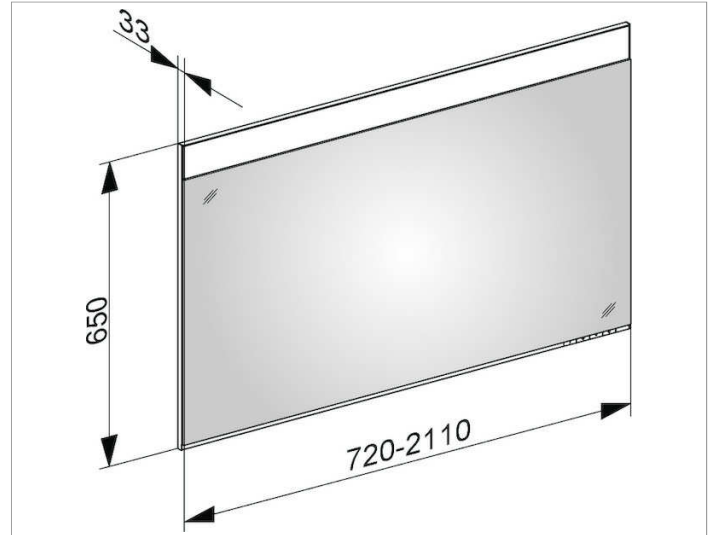

Edition 400

11496170403 Light mirror customized

PRODUCT

DRAWING

PRODUCT ATTRIBUTES

adjustable light colour from 2700 kelvin (warm white) to 6500 kelvin (daylight),

continuous aluminium frame

Operation:

key panel with capacitive touch sensor,

DALI controlled

Illumination:

LED (lifespan > 30.000 hours)

infinitely dimmable

EEK: A++, A+, A ,

DIMENSION

1760 - 2110 mm

NOTE

Exterior measurement = width x height x depth