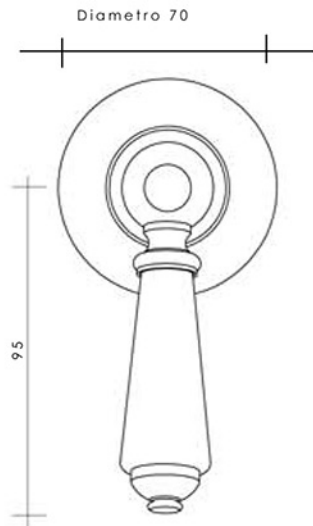

BERKELEY Collection	
Code	Description
8370-C 8371-I/N/O/OR 8371-B/ND/R	Berkeley cut off tap wall mounted mixer 1/2" White Chrome Incalux, Nickel, Dark Gold, Rose Gold Bronze, Dark Nickel, Copper
8370B-C 8371B-I/N/O/OR 8371B-B/ND/R	Black Chrome Incalux, Nickel, Dark Gold, Rose Gold Bronze, Dark Nickel, Copper

GH
GENTRY HOME

Verona - Italy
tel. +39 045 8006917
fax. +39 045 8020111
gentry-home.com

BERKELEY Collection	
Code	Description
8370-3/4-C 8371-3/4-I/N/O/OR 8371-3/4-B/ND/R	White Chrome Incalux, Nickel, Dark Gold, Rose Gold Bronze, Dark Nickel, Copper
8370-3/4B-C 8371-3/4B-I/N/O/OR 8371-3/4B-B/ND/R	Black Chrome Incalux, Nickel, Dark Gold, Rose Gold Bronze, Dark Nickel, Copper