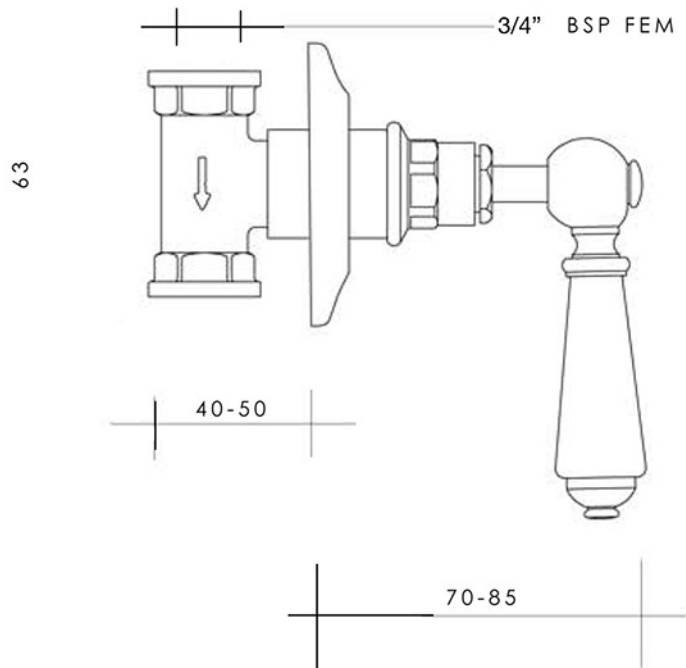

BERKELEY Collection	
Code	Description
8370-C 8371-I/N/O/OR 8371-B/ND/R	Berkeley cut off tap wall mounted mixer 1/2" White Chrome Incalux, Nickel, Dark Gold, Rose Gold Bronze, Dark Nickel, Copper
8370B-C 8371B-I/N/O/OR 8371B-B/ND/R	Black Chrome Incalux, Nickel, Dark Gold, Rose Gold Bronze, Dark Nickel, Copper

GH
GENTRY HOME

Verona - Italy
tel. +39 045 8006917
fax. +39 045 8020111
gentry-home.com

BERKELEY Collection	
Code	Description
8370-3/4-C 8371-3/4-I/N/O/OR 8371-3/4-B/ND/R	White Chrome Incalux, Nickel, Dark Gold, Rose Gold Bronze, Dark Nickel, Copper
8370-3/4B-C 8371-3/4B-I/N/O/OR 8371-3/4B-B/ND/R	Black Chrome Incalux, Nickel, Dark Gold, Rose Gold Bronze, Dark Nickel, Copper