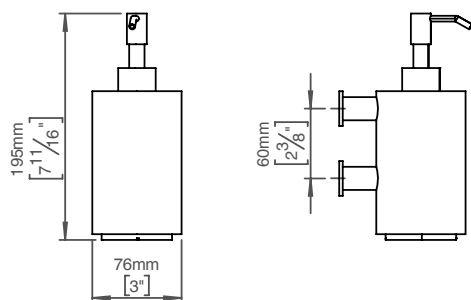

Soap dispenser

Qtoo collection

Product Heigh 182mm, Ø76, 500ml, satin finish.

Tender text QTOO collection, soap dispenser, wall mounted in satin finished AISI 304 stainless steel. 20-year warranty.

Product specification Dimensions: 108x76x182mm
Diameter: Ø30mm
Material: stainless steel AISI 304
Surface finish: satin grain 320, crafted by hand
[20-year warranty (5 years for coated items)](#)

Available finishes

Spare parts/ accessories

Mounting <https://dline.com/mounting-instructions/>

Product care

d line products are produced in the highest quality AISI 304 stainless steel. To sustain the unique d line finish please follow the below instructions:

Please do not use scouring powder, steel wool, chloride based detergents or other aggressive cleaning products as these may damage the surface.