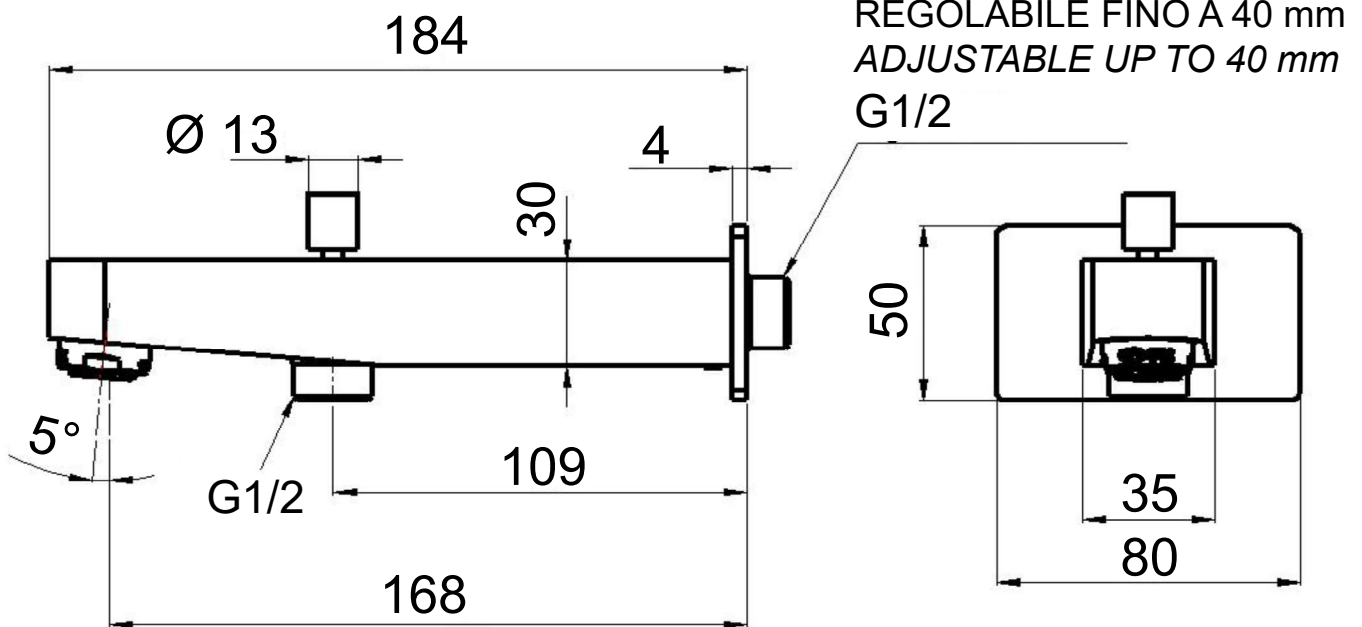

DANIEL

SCHEDA TECNICA TECHNICAL FEATURES

ART. COD.

OM4702

DEVIATORE
DIVERTER

MATERIALI / MATERIALS

OTTONE CROMATO / CHROME PLATED BRASS

CROMATURA / CHROME PLATING