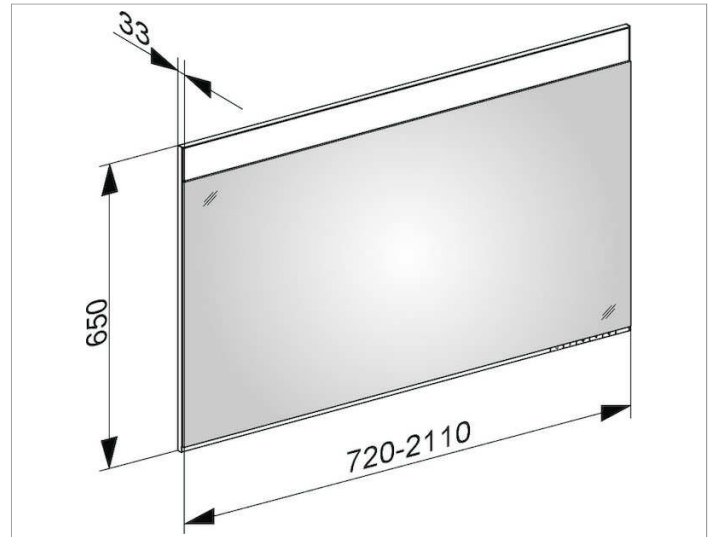

Edition 400

11496170404 Light mirror customized

**PRODUCT**

**DRAWING**

**PRODUCT ATTRIBUTES**

with mirror heating(placed in the middle)  
 adjustable light colour from 2700 kelvin (warm white)  
 to 6500 kelvin (daylight), continuous aluminium frame  
 Operation:  
 key panel with capacitive touch sensor,  
 DALI controlled  
 Mirror heating:  
 visual display of the heat up period,  
 automatic switch-off is performed after 20 minutes  
 Illumination:  
 LED (lifespan > 30.000 hours)  
 infinitely dimmable  
 EEK: A++, A+, A ,

**DIMENSION**

1760 - 2110 mm

**NOTE**

Exterior measurement = width x height x depth