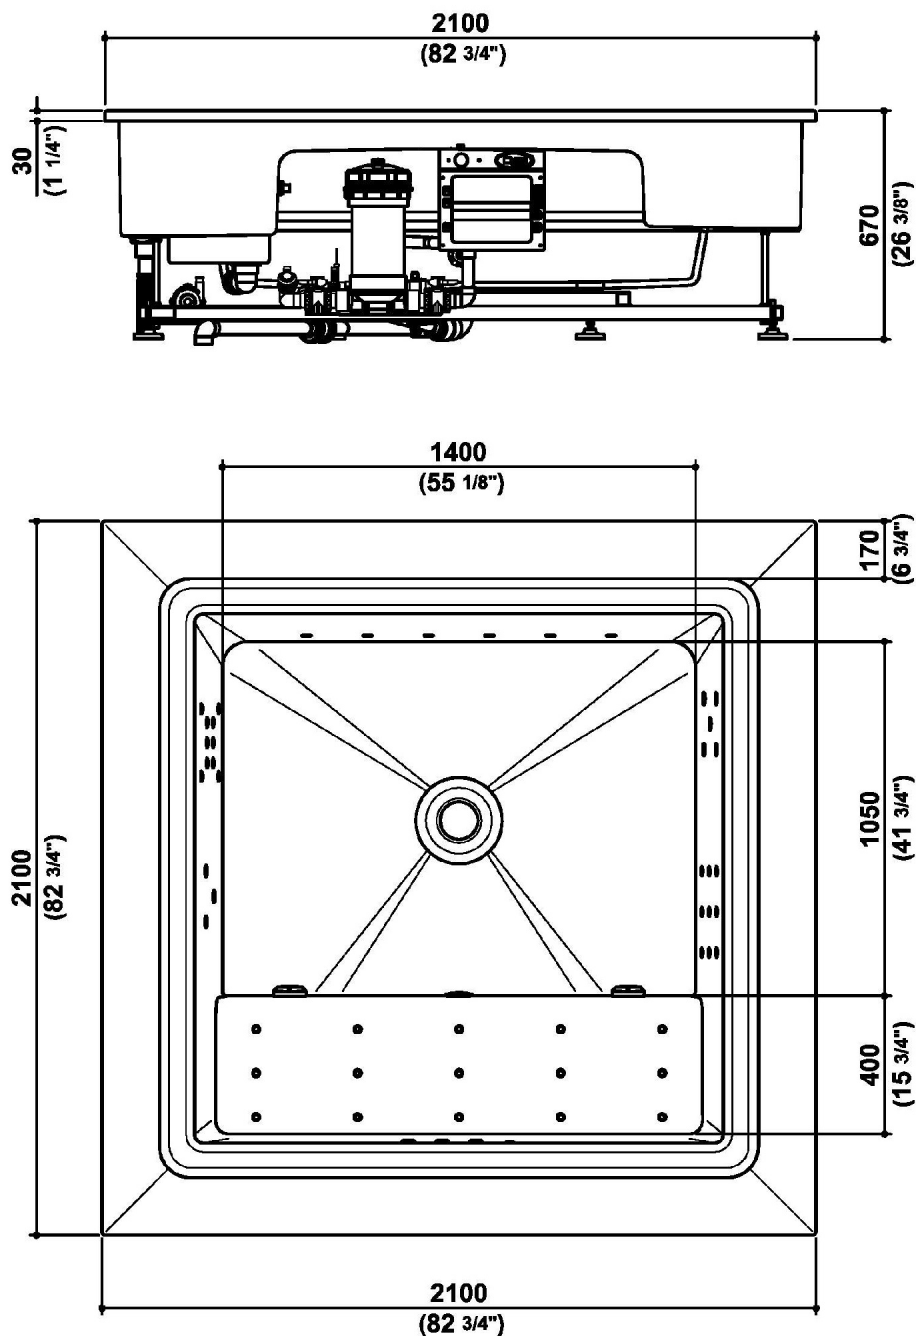

Con ozonizzatore, telecomando e impianto audio bluetooth.

Colore bianco.

Dimensioni: 2100 mm x 2100 mm x h. 670 mm parte incasso.

Built-in tub with skimming lip, built with a special fiberglass/gelcoat anti-osmosis. Steel support frame resting on 8 adjustable feet. Inox nozzles.

With ozonator, remote controller and bluetooth audio system.

White color.

Dimensions: 2100 mm x 2100 mm x h. built-in part 670 mm.

QUADRAT POOL

9S5ABIREOTR Disegno Complessivo / Overall Drawing

QUADRAT POOL**9S5ABIREOTR**

Dati operativi / Specifications		
Dimensioni / Dimensions	2110 x 2110 x h. 600 mm	83 5/64 x 83 5/64 x 23 5/8 inc
Marcatura CE / CE Marking	Si	
Peso netto / Net weight	300.00 kg	661.76 lb
Peso operativo / Working weight	1580.00 kg	3483.90 lb
Capacità / Capacity	1062.00 l	291.03 gal

QUADRAT POOL**9S5ABIREOTR** Pesi e Misure / Weights and Sizes

Peso (Kg) Weight (lb)	350,00 (Kg)	771,61 (lb)
Volume (dc3) - (in3)	4428,61 (dc3)	270250,17 (in3)
h (mm) - (in)	915,00 (mm)	36,02 (in)
L1 (mm) - (in)	2200,00 (mm)	86,61 (in)
L2 (mm) - (in)	2200,00 (mm)	86,61 (in)