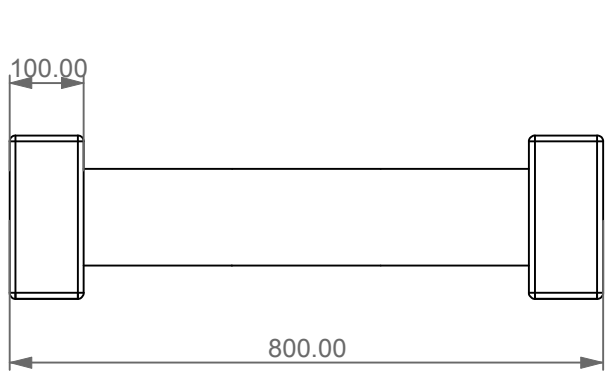

Lavabo appoggio o sospeso Box cm 80
 in crystal-tech® colorato
 su coppia di mensole in ceramica
 Box countertop or wall hung Washbasin cm 80
 with coloured float in crystal-tech®
 on ceramic shelves.

FRONT

LEFT

TOP

<p>Designation Lavabo appoggio o sospeso Box cm 80 in crystal-tech® colorato su coppia di mensole in ceramica Box countertop or wall hung Washbasin cm 80 with coloured float in crystal-tech® on ceramic shelves.</p>	
<p>Scale 1:10</p>	<p>This drawing including the respected data may neither be duplicated nor modified nor altered without the consent of GSG Ceramic Design. The use of the data/technical drawings take place at users own risk and under exclusion of any liability of GSG Ceramic Design. The dimensions are not binding; products are subject to changes. Measurement shown may be subjected to small variations or are indicative.</p>
<p>cod. BXLAME80LC</p>	