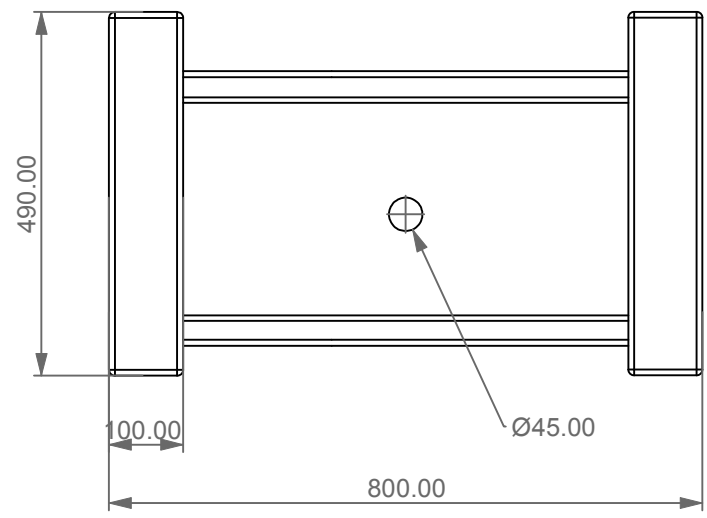

Lavabo appoggio o sospeso Box cm 80
 in crystal-tech® colorato
 su coppia di mensole in ceramica
 Box countertop or wall hung Washbasin cm 80
 with coloured float in crystal-tech®
 on ceramic shelves.

FRONT

LEFT

TOP

<p>Designation Lavabo appoggio o sospeso Box cm 80 in crystal-tech® colorato su coppia di mensole in ceramica Box countertop or wall hung Washbasin cm 80 with coloured float in crystal-tech® on ceramic shelves.</p>	
<p>Scale 1:10</p>	<p>This drawing including the respected data may neither be duplicated nor modified nor altered without the consent of GSG Ceramic Design. The use of the data/technical drawings take place at users own risk and under exclusion of any liability of GSG Ceramic Design. The dimensions are not binding; products are subject to changes. Measurement shown may be subjected to small variations or are indicative.</p>
<p>cod. BXLAME80LC</p>	