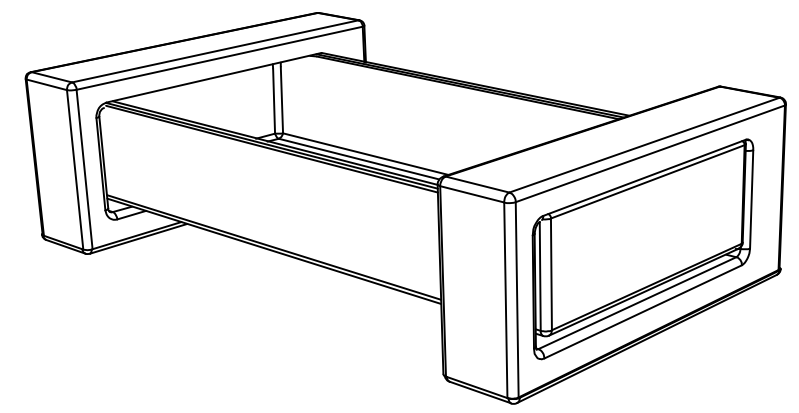

Lavabo appoggio o sospeso Box cm 80
 in crystal-tech® colorato
 su coppia di mensole in ceramica
 Box countertop or wall hung Washbasin cm 80
 with coloured float in crystal-tech®
 on ceramic shelves.

FRONT

LEFT

TOP

<p>Designation Lavabo appoggio o sospeso Box cm 80 in crystal-tech® colorato su coppia di mensole in ceramica Box countertop or wall hung Washbasin cm 80 with coloured float in crystal-tech® on ceramic shelves.</p>	
<p>Scale 1:10</p>	<p>This drawing including the respected data may neither be duplicated nor modified nor altered without the consent of GSG Ceramic Design. The use of the data/technical drawings take place at users own risk and under exclusion of any liability of GSG Ceramic Design. The dimensions are not binding; products are subject to changes. Measurement shown may be subjected to small variations or are indicative.</p>
<p>cod. BXLAME80LC</p>	