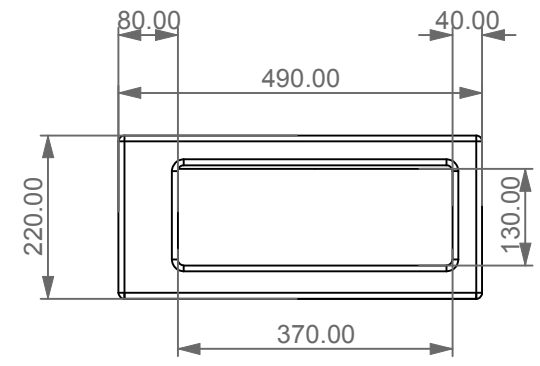

Lavabo appoggio o sospeso Box cm 80
 in crystal-tech® colorato
 su coppia di mensole in ceramica
 Box countertop or wall hung Washbasin cm 80
 with coloured float in crystal-tech®
 on ceramic shelves.

FRONT

LEFT

TOP

<p>Designation Lavabo appoggio o sospeso Box cm 80 in crystal-tech® colorato su coppia di mensole in ceramica Box countertop or wall hung Washbasin cm 80 with coloured float in crystal-tech® on ceramic shelves.</p>	
<p>Scale 1:10</p>	<p>This drawing including the respected data may neither be duplicated nor modified nor altered without the consent of GSG Ceramic Design. The use of the data/technical drawings take place at users own risk and under exclusion of any liability of GSG Ceramic Design. The dimensions are not binding; products are subject to changes. Measurement shown may be subjected to small variations or are indicative.</p>
<p>cod. BXLAME80LC</p>	