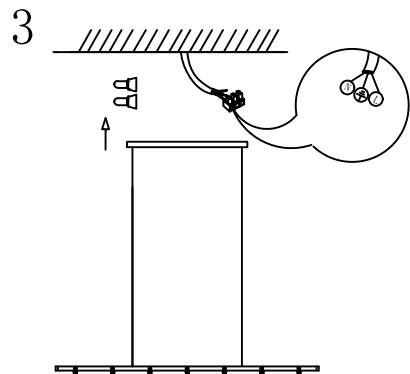

MODEL : 4537/S

Safety precautions:

1. The power do not exceed the prescribed range (rated voltage AC220-240V 50Hz).
2. Please cut off the power supply while replacing the light source and other maintenance operation .
3. The plate fixed on the ceiling must be able to withstand the weight more than 3 times of the object.
4. After installation is complete, check the glass right or not? If it is damaged, it should be replaced immediately.