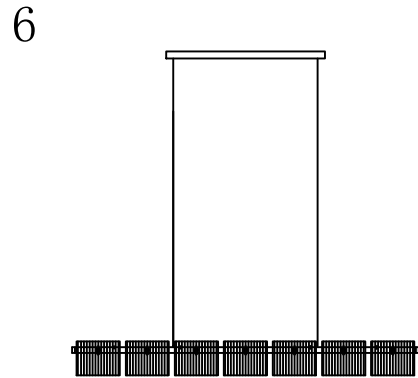

MODEL : 4537/S

Safety precautions:

1. The power do not exceed the prescribed range (rated voltage AC220-240V 50Hz).
2. Please cut off the power supply while replacing the light source and other maintenance operation .
3. The plate fixed on the ceiling must be able to withstand the weight more than 3 times of the object.
4. After installation is complete, check the glass right or not? If it is damaged, it should be replaced immediately.