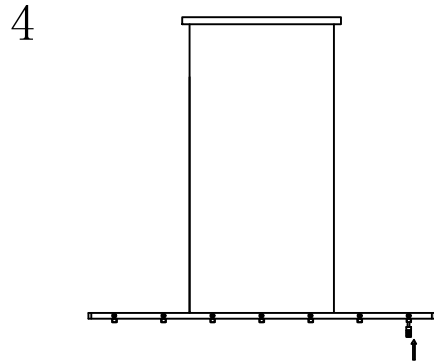

MODEL : 4537/S

Safety precautions:

1. The power do not exceed the prescribed range (rated voltage AC220-240V 50Hz).
2. Please cut off the power supply while replacing the light source and other maintenance operation .
3. The plate fixed on the ceiling must be able to withstand the weight more than 3 times of the object.
4. After installation is complete, check the glass right or not? If it is damaged, it should be replaced immediately.