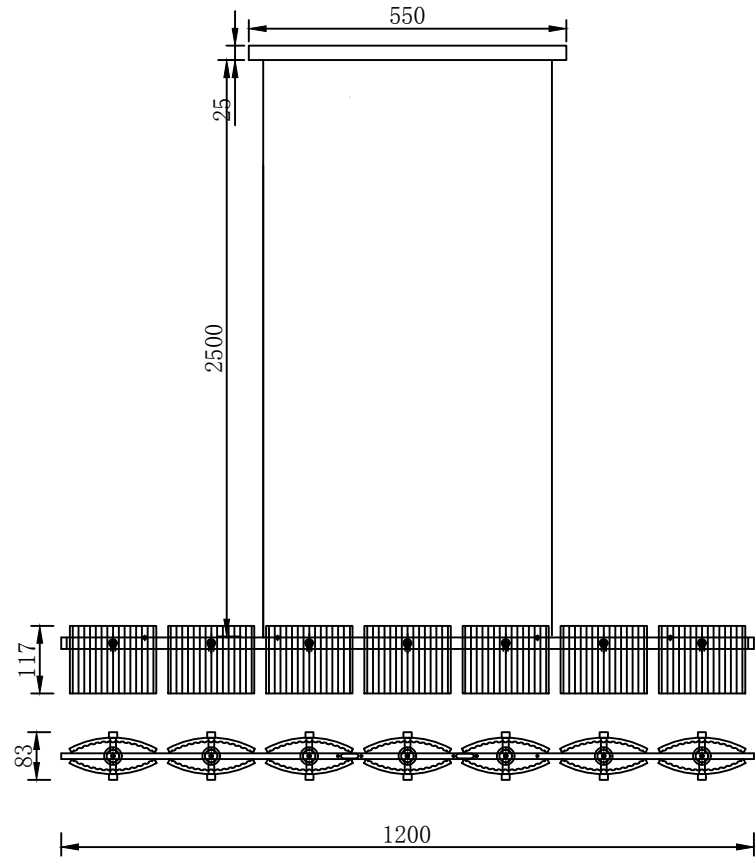

MODEL : 4537/S

Safety precautions:

1. The power do not exceed the prescribed range (rated voltage AC220-240V 50Hz).
2. Please cut off the power supply while replacing the light source and other maintenance operation .
3. The plate fixed on the ceiling must be able to withstand the weight more than 3 times of the object.
4. After installation is complete, check the glass right or not? If it is damaged, it should be replaced immediately.