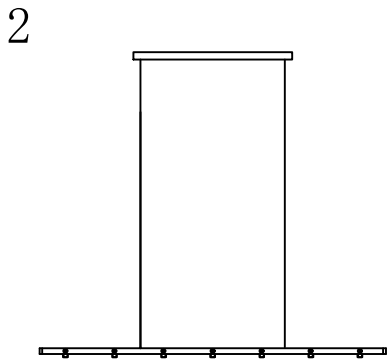

MODEL : 4537/S

Safety precautions:

1. The power do not exceed the prescribed range (rated voltage AC220-240V 50Hz).
2. Please cut off the power supply while replacing the light source and other maintenance operation .
3. The plate fixed on the ceiling must be able to withstand the weight more than 3 times of the object.
4. After installation is complete, check the glass right or not? If it is damaged, it should be replaced immediately.