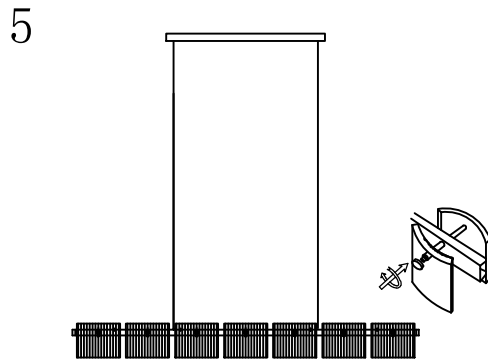

MODEL : 4537/S

Safety precautions:

1. The power do not exceed the prescribed range (rated voltage AC220-240V 50Hz).
2. Please cut off the power supply while replacing the light source and other maintenance operation .
3. The plate fixed on the ceiling must be able to withstand the weight more than 3 times of the object.
4. After installation is complete, check the glass right or not? If it is damaged, it should be replaced immediately.