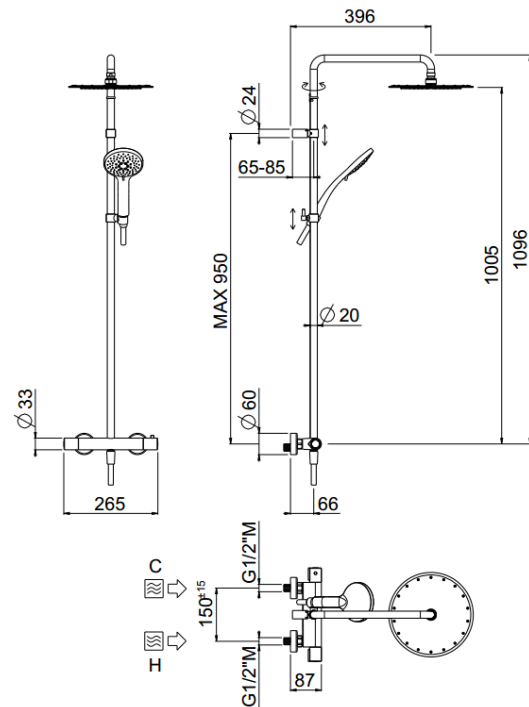

## TECHNICAL INFORMATION

Bridge shower column including exposed mixer with diverter, turning bar with adjustable mounting. Round shower head, Ø250, non-liming, inspectable and serviceable in ABS. 3 jets non-liming shower in ABS. Smooth double anti-torsion PVC flexible hose, cm 150. CHROME

## FEATURES

rain jet

central jet

side jet

double anti-torsion

adjustable column

inspectable round

## TECHNICAL DRAWING