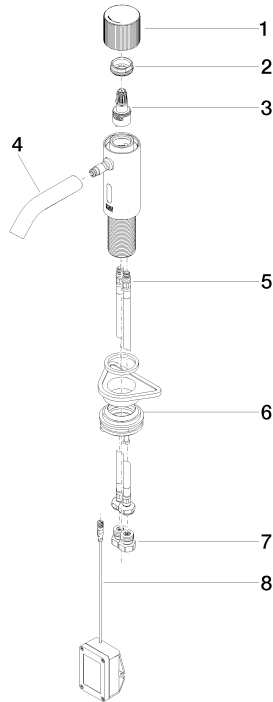

META Washstand fitting with electronic opening and closing function without pop-up waste - Brushed Durabronze (23kt Gold)

META

44 515 660

- Infrared sensor technology
- 125mm projection
- height of mixer 140 mm
- height up to aerator 52 mm
- hole diameter 35 mm
- fixed spout
- max. flow 5.7 l/min
- circular, air-enriched flow
- suitable for thermal disinfection
- Automatic shut-off after pre-set time is reached
- Direct temperature control at faucet
- Battery-powered (batteries not included)
- 1x CR-P2 battery required
- lead-free
- 2x screw-in M 8 x 1 pressure hose, leak-tested
- This product can help a building meet the requirements of Green Building Rating Systems, e.g. LEED®, BREEAM®, DGNB
- WRAS 2212021

META Washstand fitting with electronic opening and closing function without pop-up waste - Brushed Durabronz (23kt Gold)

META

44 515 660

mm [inches]

Flow rate chart

Codes & Standards

DIN 4109

ISO 3822

LGA_38

WRAS_2212

44 515 660

Product version from 7/1/2023

Parts for other finishes can be found here: [Chrome](#)

META Washstand fitting with electronic opening and closing function without pop-up waste - Brushed Durabross (23kt Gold)

META

44 515 660

Spare parts list

Product version from 7/1/2023

No.	Item Number	Name	Quantity used	Delivery time
	90 20 66 124 00-28	handle	10	20