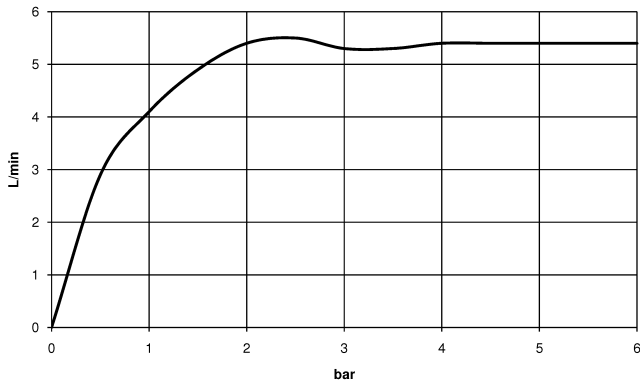

META Washstand fitting with electronic opening and closing function without pop-up waste - Brushed Durabronze (23kt Gold)

META

44 515 660

- Infrared sensor technology
- 125mm projection
- height of mixer 140 mm
- height up to aerator 52 mm
- hole diameter 35 mm
- fixed spout
- max. flow 5.7 l/min
- circular, air-enriched flow
- suitable for thermal disinfection
- Automatic shut-off after pre-set time is reached
- Direct temperature control at faucet
- Battery-powered (batteries not included)
- 1x CR-P2 battery required
- lead-free
- 2x screw-in M 8 x 1 pressure hose, leak-tested
- This product can help a building meet the requirements of Green Building Rating Systems, e.g. LEED®, BREEAM®, DGNB
- WRAS 2212021

META Washstand fitting with electronic opening and closing function without pop-up waste - Brushed Durabronz (23kt Gold)

META

44 515 660

mm [inches]

Flow rate chart

Codes & Standards

DIN 4109

ISO 3822