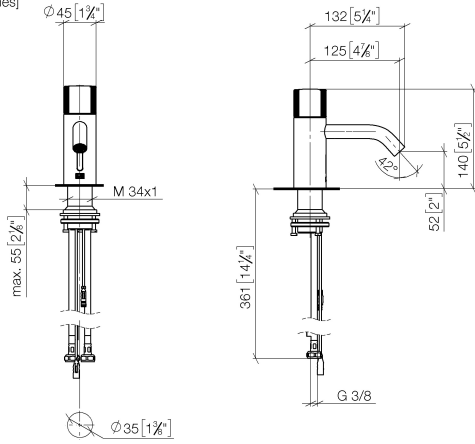

META Washstand fitting with electronic opening and closing function without pop-up waste - Brushed Durabronze (23kt Gold)

META

44 515 660

- Infrared sensor technology
- 125mm projection
- height of mixer 140 mm
- height up to aerator 52 mm
- hole diameter 35 mm
- fixed spout
- max. flow 5.7 l/min
- circular, air-enriched flow
- suitable for thermal disinfection
- Automatic shut-off after pre-set time is reached
- Direct temperature control at faucet
- Battery-powered (batteries not included)
- 1x CR-P2 battery required
- lead-free
- 2x screw-in M 8 x 1 pressure hose, leak-tested
- This product can help a building meet the requirements of Green Building Rating Systems, e.g. LEED®, BREEAM®, DGNB
- WRAS 2212021

META Washstand fitting with electronic opening and closing function without pop-up waste - Brushed Durabronz (23kt Gold)

META

44 515 660

mm [inches]

Flow rate chart

Codes & Standards

DIN 4109

ISO 3822

LGA_38

WRAS_2212

44 515 660

Product version from 7/1/2023

Parts for other finishes can be found here: [Chrome](#)

META Washstand fitting with electronic opening and closing function without pop-up waste - Brushed Durabross (23kt Gold)

META

44 515 660

Spare parts list

Product version from 7/1/2023

No.	Item Number	Name	Quantity used	Delivery time
	90 20 66 124 00-28	handle	10	20