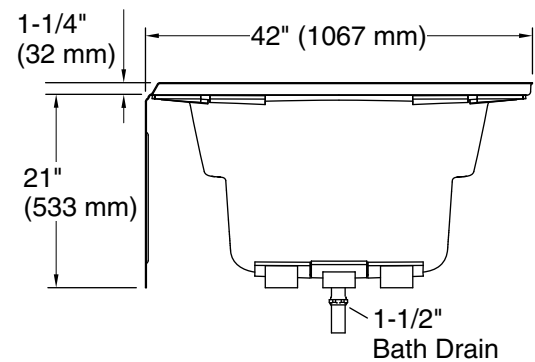

Features

- Decked oval shape creates a graceful and spacious bathing experience.
- Generous 6-foot length provides spacious bathing for up to two people.
- Molded lumbar support and armrests offer extra comfort while bathing.
- Integral apron.
- Integral flange helps prevent water from seeping behind wall and simplifies alcove installation.

Color	Code	Description
	0	White
	96	Biscuit
	47	Almond

No change in measurements if connected with drain illustrated. (K-11677)

□ Recommended Faucet Location

Tile Flange Detail

Technical Information

All product dimensions are nominal.

Installation:	Three-wall alcove
Drain location:	Left
Basin area, bottom:	55" x 23-1/4" (1397 mm x 591 mm)
Basin area, top:	64" x 32" (1626 mm x 813 mm)
Weight:	100 lbs (45.4 kg)
Minimum floor load:	37 lbs/ft ² (180.6 kg/m ²)
Water depth:	15" (381 mm)
Water capacity:	78.5 gal (297.2 L)
Minimum flat for door:	3-1/16" (78 mm)

Notes

Measure your actual product for rough-in details. Install this product according to the installation instructions.

The hot water supply should be 70% of the capacity of the bath or greater. Installations will vary.