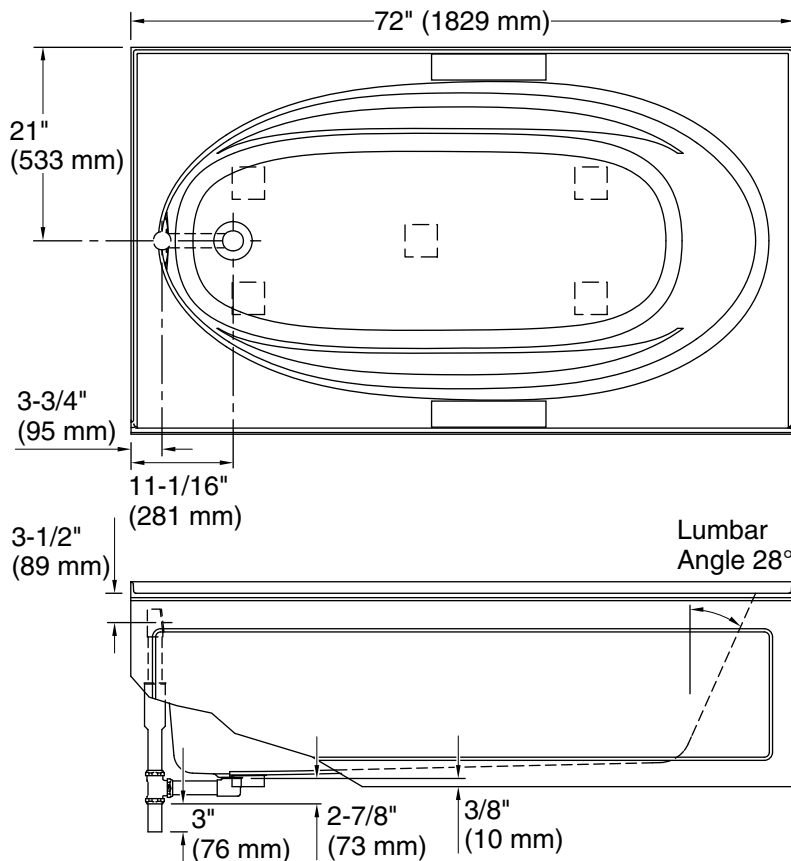

Features

- Decked oval shape creates a graceful and spacious bathing experience.
- Generous 6-foot length provides spacious bathing for up to two people.
- Molded lumbar support and armrests offer extra comfort while bathing.
- Integral apron.
- Integral flange helps prevent water from seeping behind wall and simplifies alcove installation.

Color	Code	Description
	0	White
	96	Biscuit
	47	Almond

No change in measurements if connected with drain illustrated. (K-11677)

□ Recommended Faucet Location

Tile Flange Detail

Technical Information

All product dimensions are nominal.

Installation:	Three-wall alcove
Drain location:	Left
Basin area, bottom:	55" x 23-1/4" (1397 mm x 591 mm)
Basin area, top:	64" x 32" (1626 mm x 813 mm)
Weight:	100 lbs (45.4 kg)
Minimum floor load:	37 lbs/ft ² (180.6 kg/m ²)
Water depth:	15" (381 mm)
Water capacity:	78.5 gal (297.2 L)
Minimum flat for door:	3-1/16" (78 mm)

Notes

Measure your actual product for rough-in details. Install this product according to the installation instructions.

The hot water supply should be 70% of the capacity of the bath or greater. Installations will vary.