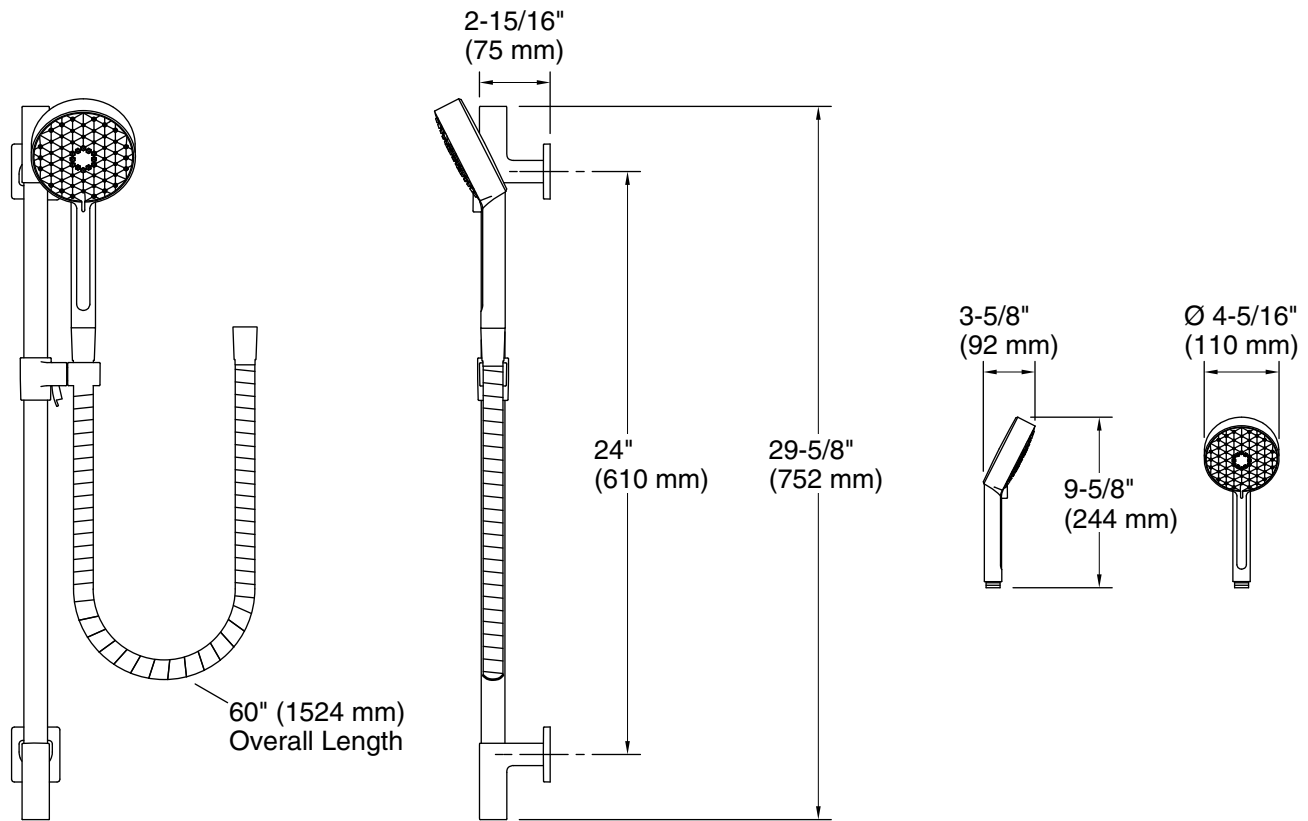

Features

- Handshower features contemporary design.
- Three spray functions with ADA non-positive shut off.
- Thumb tab allows for a smooth transition between sprays.
- 24-inch slidebar features adjustable mounting brackets for installation flexibility.
- Includes 60-inch smooth hose.

K-98350 wall-mount supply elbow

K-98351 wall-mount supply elbow with check valve

Included Components

Additional Components:

60-inch smooth hose

ADA

OBC

Codes/Standards

Technical Information

All product dimensions are nominal.

Handshower:

Rated maximum flow: 1.75 gal/min (6.6 l/min)

Notes

Install this product according to the installation instructions.

Plumbing codes require approved backflow prevention devices to be installed in-line to handshowers. Please consult with local plumbing officials.