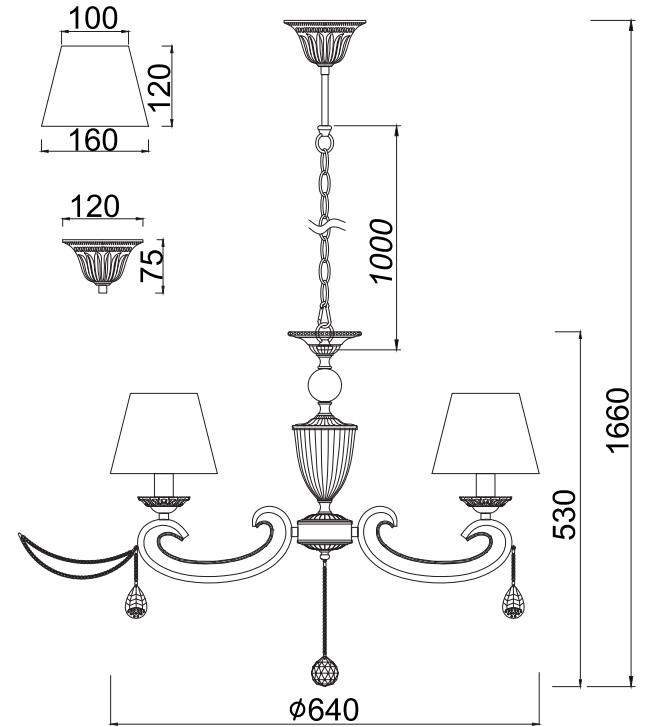

FREYA
TRADITION OF QUALITY

INSTRUCTION

MODEL: FR2904-PL-05-BZ

5 X E14 (40W)

FREYA-LIGHT.COM