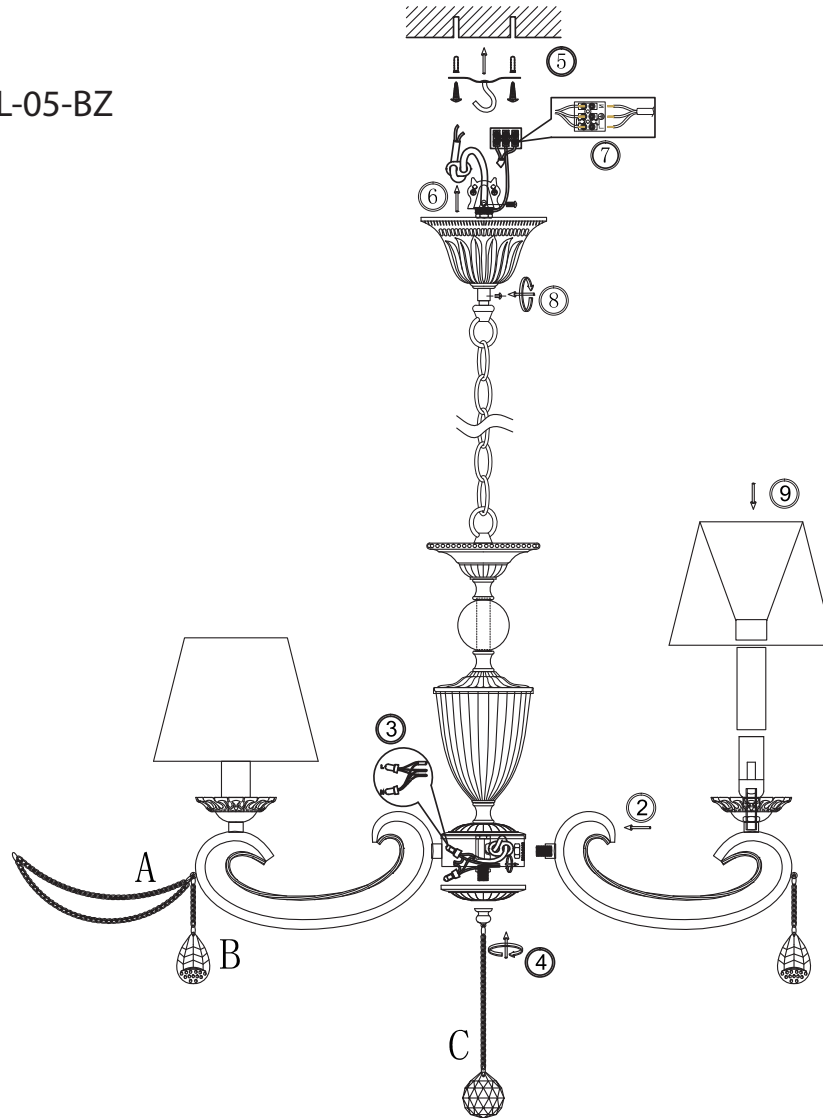

FREYA
TRADITION OF QUALITY

INSTRUCTION

MODEL: FR2904-PL-05-BZ

5 X E14 (40W)

FREYA-LIGHT.COM