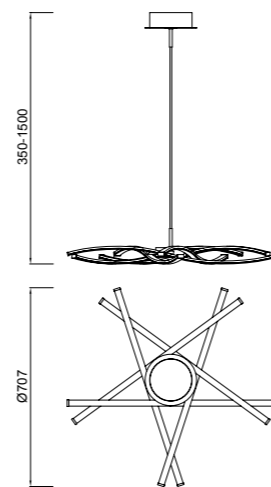

REF.5914

- LED 42W 3000K 3700lm - 100/240V
- Plata - Silver
- Cromo - Chrome
- Difusor Acrílico - Acrylic Diffuser
- Cable Transparente - Translucid Wire