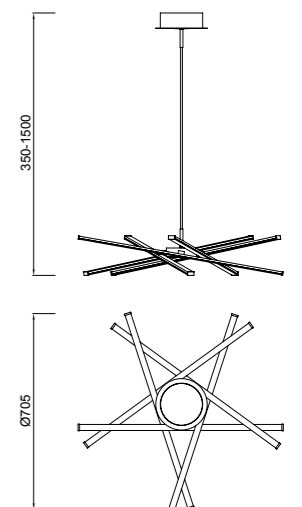

REF.5915

- LED 42W 3000K 3700lm - 100/240V
- Plata - Silver
- Cromo - Chrome
- Difusor Acrílico - Acrylic Diffuser
- Cable Transparente - Translucid Wire